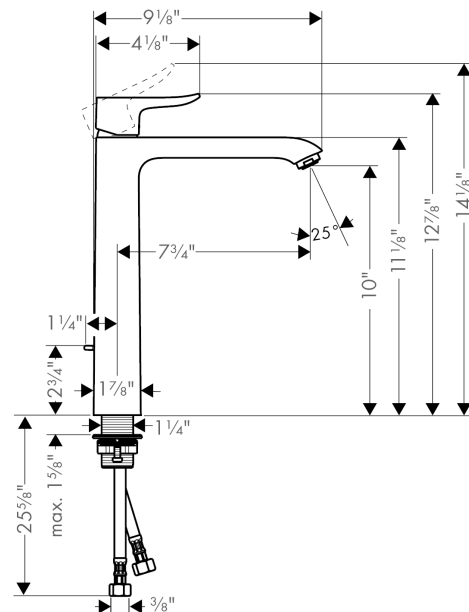

Metris
Single-Hole Faucet 260 with Pop-Up Drain, 1.2 GPM
 Finishes : **chrome** Part no. : **31082001**

Description

Features

- Aerated spray
- Flow: 1.2 GPM (4.5 L/Min)
- Ceramic cartridge
- Includes pop-up drain

Item details

List Price \$ 512.00

Technology

Compliance

Product image

Scale drawing

Metris
Single-Hole Faucet 260 with Pop-Up Drain, 1.2 GPM
 Finishes : **chrome** Part no. : **31082001**

Exploded drawing

Year of production: >07/16

Metris

Single-Hole Faucet 260 with Pop-Up Drain, 1.2 GPM

Finishes : **chrome** Part no. : **31082001**

Spare parts list

Year of production: >07/16

Pos.	Description	Part no.	Price	PU
1	handle	95519000	-	1
2	screw cover	96338000	-	1
3	flange	97406000	-	1
4	nut	97209000	-	1
5	cartridge, assy	95646001	-	1
6	locking screw for handle	95140000	-	1
7	seal	95008000	-	1
8	adapter for cartridge	98750000	-	1
9	aerator M24x1 (4,5 l/min)	92877000	-	1
10	flat seal	98749000	-	1
11	fixing set (Ø 32)	13961000	-	1
12	connection hose 35½" M8x0,75 3/8"	96316001	-	1
13	pull rod	96657000	-	1
14	O-Ring 32x2	98193000	-	1
15	O-Ring 30x2	98186000	-	1
a	pop up waste	88509000	-	1
b	lever arm 340mm (ball-Ø12mm)	96324000	-	1