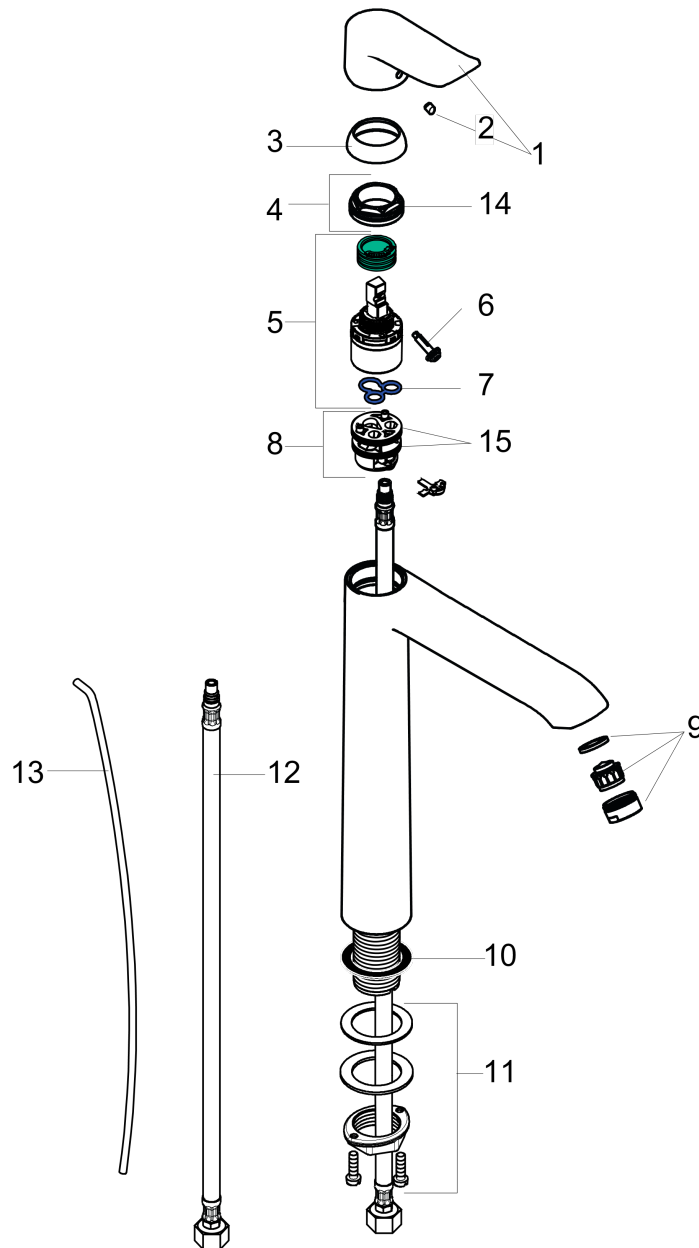

Metris
Single-Hole Faucet 260 with Pop-Up Drain, 1.2 GPM
 Finishes : **chrome** Part no. : **31082001**

Description

Features

- Aerated spray
- Flow: 1.2 GPM (4.5 L/Min)
- Ceramic cartridge
- Includes pop-up drain

Item details

List Price \$ 512.00

Technology

Compliance

Product image

Scale drawing

Metris
Single-Hole Faucet 260 with Pop-Up Drain, 1.2 GPM
 Finishes : **chrome** Part no. : **31082001**

Exploded drawing

Year of production: >07/16

Metris

Single-Hole Faucet 260 with Pop-Up Drain, 1.2 GPM

Finishes : **chrome** Part no. : **31082001**

Spare parts list

Year of production: >07/16

Pos.	Description	Part no.	Price	PU
1	handle	95519000	-	1
2	screw cover	96338000	-	1
3	flange	97406000	-	1
4	nut	97209000	-	1
5	cartridge, assy	95646001	-	1
6	locking screw for handle	95140000	-	1
7	seal	95008000	-	1
8	adapter for cartridge	98750000	-	1
9	aerator M24x1 (4,5 l/min)	92877000	-	1
10	flat seal	98749000	-	1
11	fixing set (Ø 32)	13961000	-	1
12	connection hose 35½" M8x0,75 3/8"	96316001	-	1
13	pull rod	96657000	-	1
14	O-Ring 32x2	98193000	-	1
15	O-Ring 30x2	98186000	-	1
a	pop up waste	88509000	-	1
b	lever arm 340mm (ball-Ø12mm)	96324000	-	1