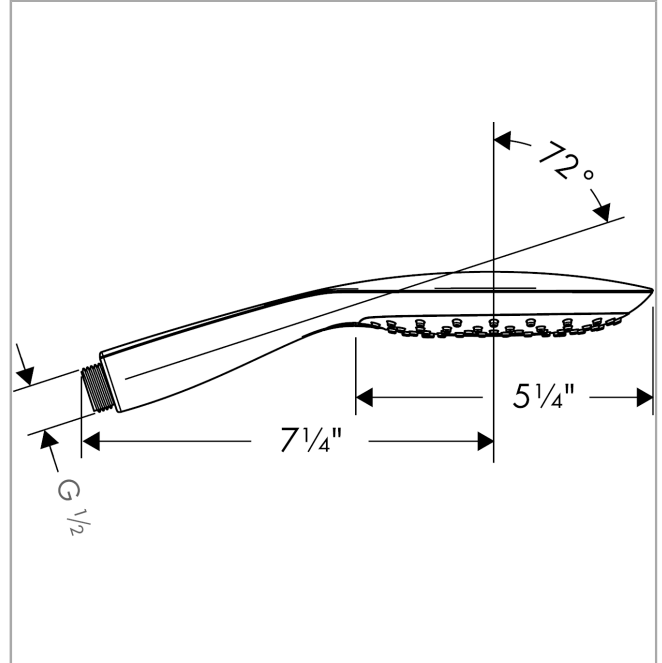

Raindance Select E
Handshower 150 3-Jet, 2.5 GPM
 Finishes : **chrome** Part no. : **26550001**

Description

Features

- Select button for comfortable alternation of spray modes
- 81 no-clog spray channels
- Spray modes: RainAir, Mix, CaresseAir
- Flow: 2.5 GPM (9.5 L/Min)
- Fully-finished matching spray face

Item details

List Price \$ 220.00

Technology

Compliance

Product image

Scale drawing

Raindance Select E
Handshower 150 3-Jet, 2.5 GPM
Finishes : **chrome** Part no. : **26550001**

Exploded drawing