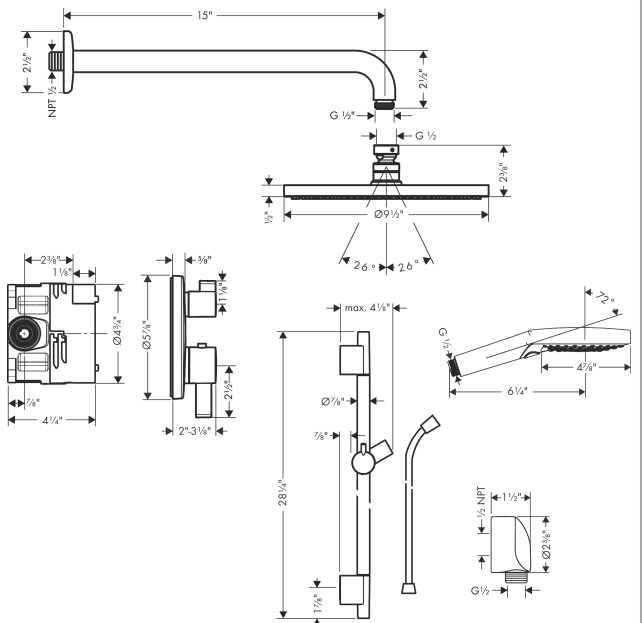

**Raindance S**  
**Thermostatic Showerhead/Wallbar Set with Rough, 2.5 GPM**  
 Finishes : **brushed nickel** Part no. : **04915820**

#### Features

- Consists of: Showerhead, hand shower, Wallbar, Showerarm, Wall Outlet, Thermostatic Trim, Rough
- shower head size: 240 mm
- Spray modes overhead shower: PowderRain
- Spray modes hand shower: PowderRain, Rain, Whirl
- Flow: 2.5 GPM (9.5 L/Min)
- use of outlets: Volume control and diverter for 2 outlets

### Scale drawing

**Raindance S**  
**Thermostatic Showerhead/Wallbar Set with Rough, 2.5 GPM**  
 Finishes : **brushed nickel** Part no. : **04915820**

Exploded drawing

Year of production: >08/20

**Raindance S**  
**Thermostatic Showerhead/Wallbar Set with Rough, 2.5 GPM**  
 Finishes : **brushed nickel**    Part no. : **04915820**

**Spare parts list**

Year of production: >08/20

Pos.	Description	Part no.	Price	PU
1	base body	01850181	-	1
2	Finish set	15758821	-	1
3	showerhead cpl.	27624821	-	1
4	shower arm	27413821	-	1
5	handshower	26037821	-	1
6	wall bar cpl.	28632820	-	1
7	-	27458823	-	1