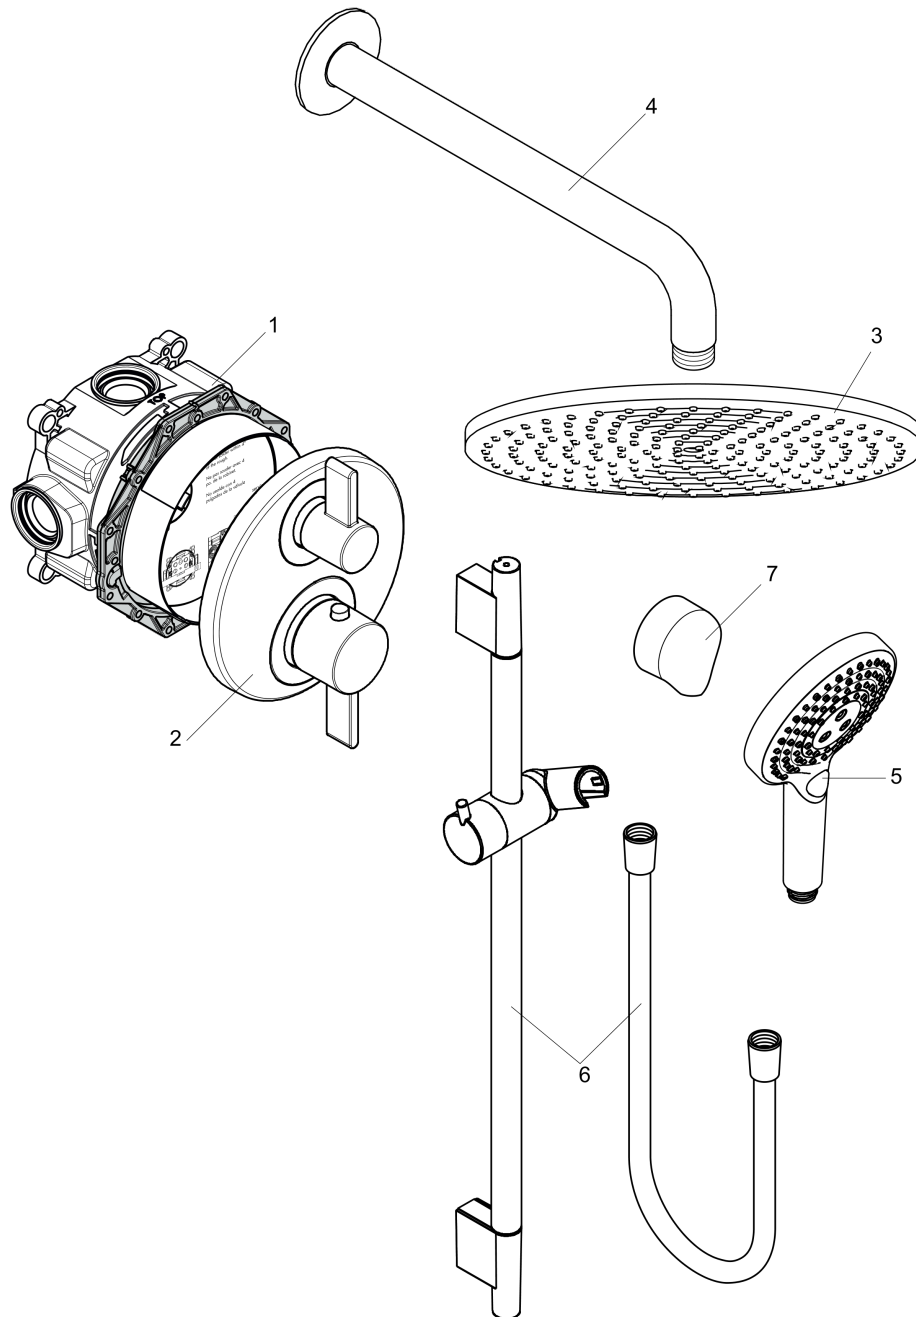

#### Features

- Consists of: Showerhead, hand shower, Wallbar, Showerarm, Wall Outlet, Thermostatic Trim, Rough
- shower head size: 240 mm
- Spray modes overhead shower: PowderRain
- Spray modes hand shower: PowderRain, Rain, Whirl
- Flow: 2.5 GPM (9.5 L/Min)
- use of outlets: Volume control and diverter for 2 outlets

### Product image

### Scale drawing

**Raindance S**  
**Thermostatic Showerhead/Wallbar Set with Rough, 2.5 GPM**  
 Finishes : **brushed nickel** Part no. : **04915820**

Exploded drawing

Year of production: >08/20

**Raindance S**  
**Thermostatic Showerhead/Wallbar Set with Rough, 2.5 GPM**  
 Finishes : **brushed nickel**    Part no. : **04915820**

**Spare parts list**

Year of production: >08/20

Pos.	Description	Part no.	Price	PU
1	base body	01850181	-	1
2	Finish set	15758821	-	1
3	showerhead cpl.	27624821	-	1
4	shower arm	27413821	-	1
5	handshower	26037821	-	1
6	wall bar cpl.	28632820	-	1
7	-	27458823	-	1