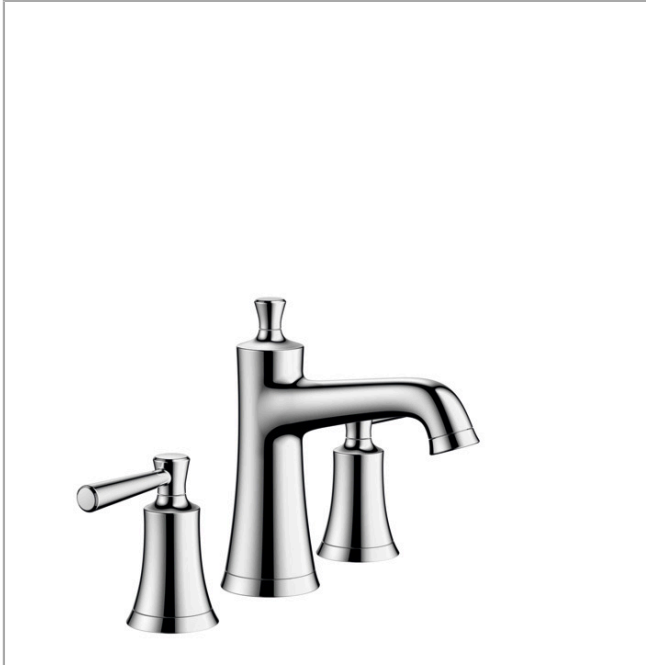

Joleena

Widespread Faucet 100 with Pop-Up Drain, 1.2 GPM

Finishes : **chrome** Part no. : **04774000**

Description

Features

- Aerated spray
- Flow: 1.2 GPM (4.5 L/Min)
- 90° ceramic valves
- Includes pop-up drain

Item details

List Price \$ 396.00

Technology

Compliance

Product image

Scale drawing

Joleena
Widespread Faucet 100 with Pop-Up Drain, 1.2 GPM
 Finishes : **chrome** Part no. : **04774000**

Exploded drawing

Year of production: >01/20

Joleena

Widespread Faucet 100 with Pop-Up Drain, 1.2 GPM

Finishes : **chrome** Part no. : **04774000**

Spare parts list

Year of production: >01/20

Pos.	Description	Part no.	Price	PU
1	spout cpl.	93555000	-	1
2	aerator M24x1 (4,5 l/min)	93531001	-	1
3	escutcheon	93530000	-	1
4	pop up rod	93554000	-	1
5	null	92913000	-	1
6	O-ring 8x1,75	97827000	-	1
7	null	92909000	-	1
8	lever collar	97548000	-	1
9	hose connection angel	92905000	-	1
10	handle	93553000	-	1
11	handle fixing set	98932000	-	1
12	shut off unit right closing	98817001	-	1
13	shut off unit left closing	95366001	-	1
14	null	92907000	-	1
15	connection hose 18½" M8x0,75 3/8"	96321001	-	1
16	null	92914000	-	1
a	pop up waste	88509000	-	1