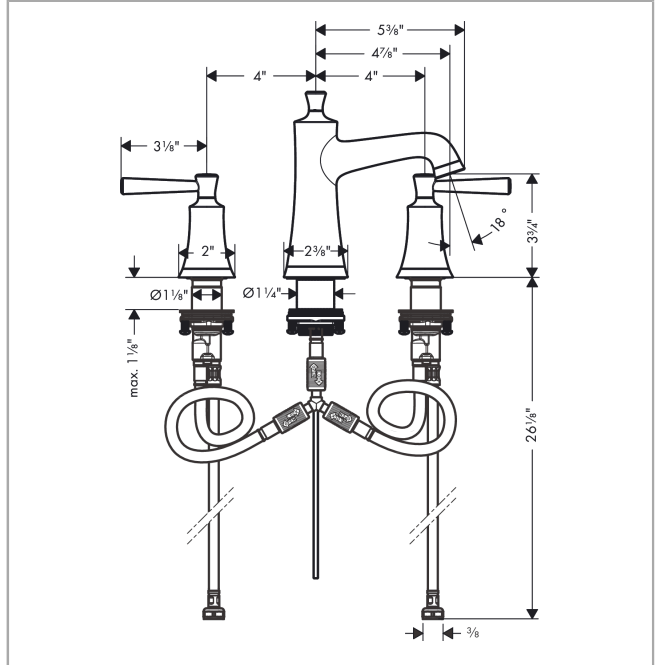

Joleena

Widespread Faucet 100 with Pop-Up Drain, 1.2 GPM

Finishes : **chrome** Part no. : **04774000**

Description

Features

- Aerated spray
- Flow: 1.2 GPM (4.5 L/Min)
- 90° ceramic valves
- Includes pop-up drain

Item details

List Price \$ 396.00

Technology

Compliance

Product image

Scale drawing

Joleena
Widespread Faucet 100 with Pop-Up Drain, 1.2 GPM
 Finishes : **chrome** Part no. : **04774000**

Exploded drawing

Year of production: >01/20

Joleena

Widespread Faucet 100 with Pop-Up Drain, 1.2 GPM

Finishes : **chrome** Part no. : **04774000**

Spare parts list

Year of production: >01/20

Pos.	Description	Part no.	Price	PU
1	spout cpl.	93555000	-	1
2	aerator M24x1 (4,5 l/min)	93531001	-	1
3	escutcheon	93530000	-	1
4	pop up rod	93554000	-	1
5	null	92913000	-	1
6	O-ring 8x1,75	97827000	-	1
7	null	92909000	-	1
8	lever collar	97548000	-	1
9	hose connection angel	92905000	-	1
10	handle	93553000	-	1
11	handle fixing set	98932000	-	1
12	shut off unit right closing	98817001	-	1
13	shut off unit left closing	95366001	-	1
14	null	92907000	-	1
15	connection hose 18½" M8x0,75 3/8"	96321001	-	1
16	null	92914000	-	1
a	pop up waste	88509000	-	1