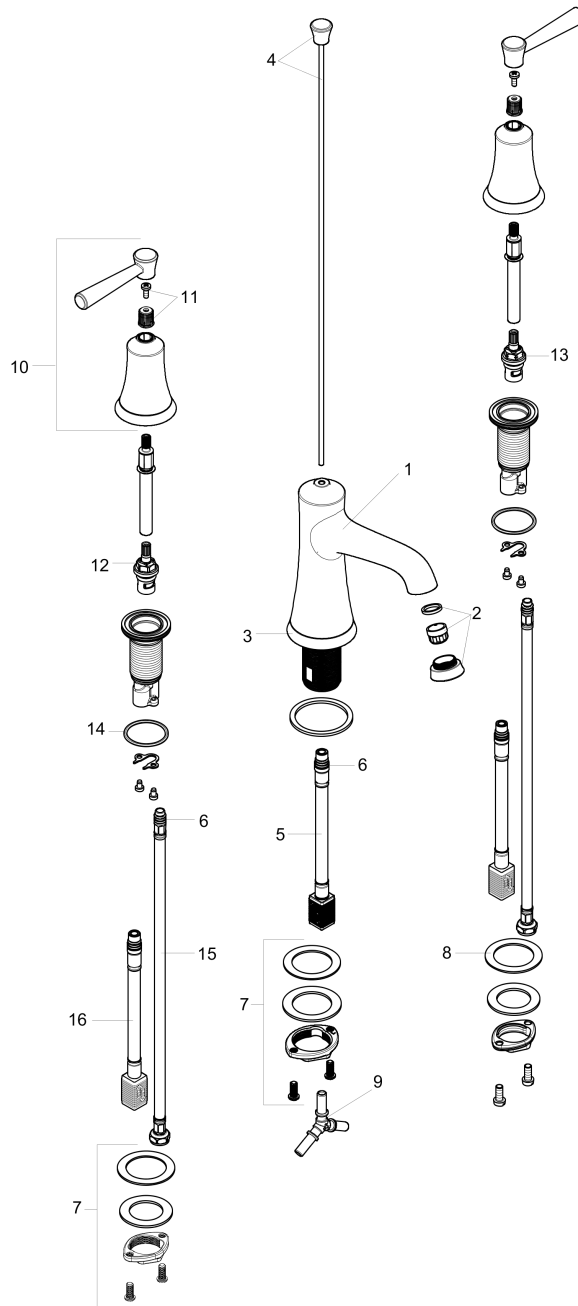

Joleena

Widespread Faucet 100 with Pop-Up Drain, 1.2 GPM

Finishes : **chrome** Part no. : **04774000**

Description

Features

- Aerated spray
- Flow: 1.2 GPM (4.5 L/Min)
- 90° ceramic valves
- Includes pop-up drain

Item details

List Price \$ 396.00

Technology

Compliance

Product image

Scale drawing

Joleena
Widespread Faucet 100 with Pop-Up Drain, 1.2 GPM
 Finishes : **chrome** Part no. : **04774000**

Exploded drawing

Year of production: >01/20

Joleena

Widespread Faucet 100 with Pop-Up Drain, 1.2 GPM

Finishes : **chrome** Part no. : **04774000**

Spare parts list

Year of production: >01/20

Pos.	Description	Part no.	Price	PU
1	spout cpl.	93555000	-	1
2	aerator M24x1 (4,5 l/min)	93531001	-	1
3	escutcheon	93530000	-	1
4	pop up rod	93554000	-	1
5	null	92913000	-	1
6	O-ring 8x1,75	97827000	-	1
7	null	92909000	-	1
8	lever collar	97548000	-	1
9	hose connection angel	92905000	-	1
10	handle	93553000	-	1
11	handle fixing set	98932000	-	1
12	shut off unit right closing	98817001	-	1
13	shut off unit left closing	95366001	-	1
14	null	92907000	-	1
15	connection hose 18½" M8x0,75 3/8"	96321001	-	1
16	null	92914000	-	1
a	pop up waste	88509000	-	1