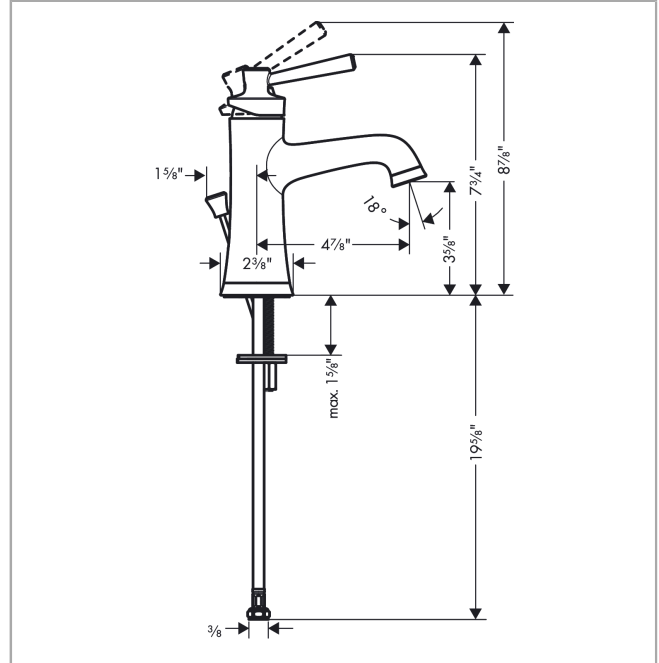

Joleena
Single-Hole Faucet 100 with Pop-Up Drain, 0.5 GPM
 Finishes : **chrome** Part no. : **04773000**

Description

Features

- Spray modes: Aerated spray
- Flow: 0.5 GPM (1.9 L/Min)
- Ceramic cartridge
- Includes pop-up drain

Item details

List Price \$ 235.00

Technology

Compliance

Product image

Scale drawing

Joleena
Single-Hole Faucet 100 with Pop-Up Drain, 0.5 GPM
Finishes : **chrome** Part no. : **04773000**

Exploded drawing

Year of production: >01/20

Joleena
Single-Hole Faucet 100 with Pop-Up Drain, 0.5 GPM
 Finishes : **chrome** Part no. : **04773000**

Spare parts list

Year of production: >01/20

Pos.	Description	Part no.	Price	PU
1	handle	93534000	-	1
2	pull rod	93529000	-	1
3	flange	93273000	-	1
4	cartridge, assy	93268000	-	1
5	aerator M24x1 (1,9 l/min)	93532001	-	1
6	escutcheon	93530000	-	1
7	fixing set	96016000	-	1
8	connection hose 600 mm	93528001	-	1
a	pop up waste	88509000	-	1