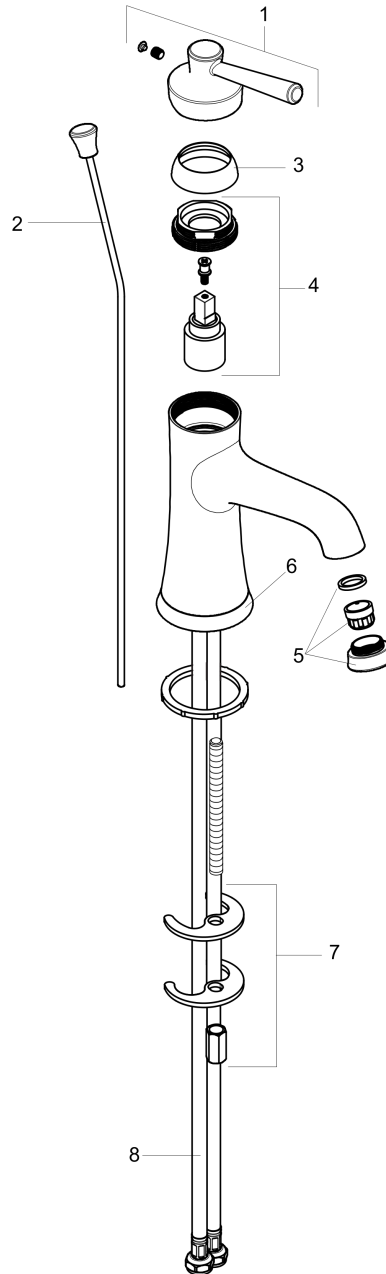

Joleena
Single-Hole Faucet 100 with Pop-Up Drain, 0.5 GPM
 Finishes : **chrome** Part no. : **04773000**

Description

Features

- Spray modes: Aerated spray
- Flow: 0.5 GPM (1.9 L/Min)
- Ceramic cartridge
- Includes pop-up drain

Item details

List Price \$ 235.00

Technology

Compliance

Product image

Scale drawing

Joleena
Single-Hole Faucet 100 with Pop-Up Drain, 0.5 GPM
Finishes : **chrome** Part no. : **04773000**

Exploded drawing

Year of production: >01/20

Joleena
Single-Hole Faucet 100 with Pop-Up Drain, 0.5 GPM
 Finishes : **chrome** Part no. : **04773000**

Spare parts list

Year of production: >01/20

Pos.	Description	Part no.	Price	PU
1	handle	93534000	-	1
2	pull rod	93529000	-	1
3	flange	93273000	-	1
4	cartridge, assy	93268000	-	1
5	aerator M24x1 (1,9 l/min)	93532001	-	1
6	escutcheon	93530000	-	1
7	fixing set	96016000	-	1
8	connection hose 600 mm	93528001	-	1
a	pop up waste	88509000	-	1