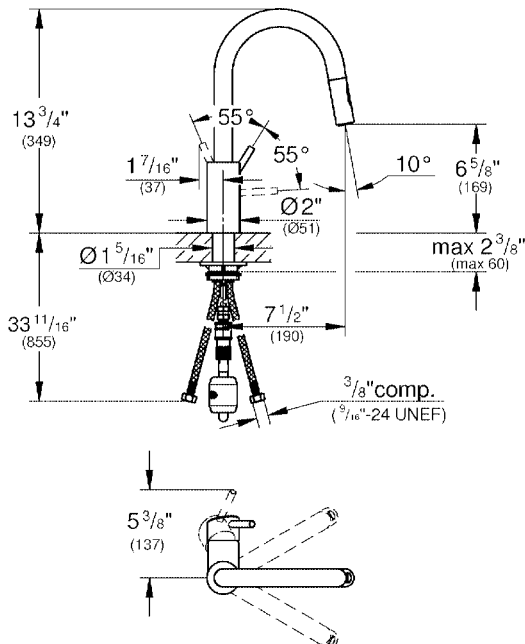

CONCETTO  
Single-Handle Kitchen Faucet  
MODEL # 31479DC1

Pure Freude  
an Wasser

**Product Description:**  
**CONCETTO**  
**Single-Handle Kitchen Faucet**

**Standard Specification:**

- For bar sinks
- **GROHE SilkMove** 1.4" (35 mm) ceramic cartridge
- **GROHE Zero** isolated inner water ways - lead and nickel free
- Pull-out dual spray - switch from regular flow to shower spray
- Flow strainer
- Adjustable flow rate limiter
- Swivel spout
- Swivel area  $360^\circ$
- Protected against backflow
- Stainless steel flex lines
- Quick installation system
- GROHE Limited Lifetime Warranty
- 1.75 gpm

**Applicable Codes & Standards:**

- Energy Policy Act of 1992
- NSF 61
- NSF 372
- ASME A112.18.1/CSA B125.1
- US Federal and State material regulations
- ICC/ANSI A117.1

**Color:**

- 31479DC1 SuperSteel InfinityFinish