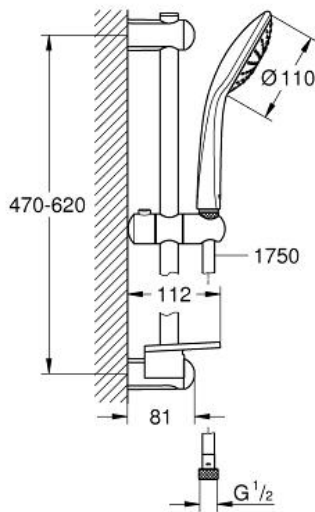

# EUPHORIA 110 MONO Shower Set

MODEL # 2726600E

Pure Freude  
an Wasser

**GROHE**

## Product Description: EUPHORIA 110 MONO Shower Set

### Standard Specification:

- Consisting of:
  - Euphoria hand shower (27 265 00E), 1 spray, 1.5 gpm
  - 24" shower bar (27 499 000)
  - 69" Silverflex shower hose (28 388 000)
  - **GROHE EasyReach** tray
  - **GROHE EcoJoy** 1.5 gpm (5.7 l/min) flow restrictor
  - **GROHE DreamSpray** perfect spray pattern
  - **GROHE StarLight** chrome finish
  - GROHE QuickFix (upper bracket adjustable for adaption to existing drilling holes)
  - **SpeedClean** anti-lime system
  - Inner WaterGuide for a longer life
  - Twistfree to prevent hose from twisting
  - Suitable for instantaneous heater
  - Min. recommended pressure: 15 psi (1.0 bar)
  - Max Flow Rate 1.5 gpm at 80 psi (5.7 L/min)