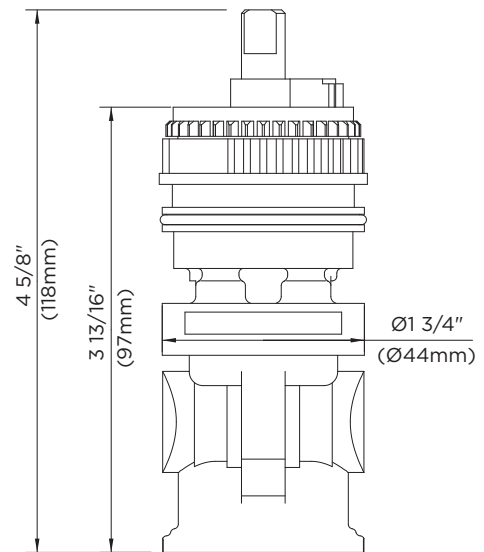

Washerless Cartridge

Features:

- Washerless cartridge
- Anti-Scald capability
- Adjustable temperature limit stop
- Adjustable volume control
- Instant shut off in the event of hot or cold water failure
- Pressure balance design maintains $\pm 3^{\circ}$ F temperature range

Standards & Certifications:

- None

Catalog Numbers:

- **0097022** Safetemp control cartridge
- **0097014** Safetemp assy L/ control cartridge

Prefixes Available:

None

Suffixes Available:

None

Used in Faucet:

- **49-721** Gerber Classics T&S Trim Kits
- **49-731** Gerber Classics T&S Trim Kits
- **49-731-82** Gerber Classics T&S Trim Kits
- **49-700** Gerber Classics T&S Trim Kits
- **49-720** Gerber Classics T&S Trim Kits
- **49-725** Gerber Classics T&S Trim Kits
- **49-730** Gerber Classics T&S Trim Kits
- **49-730-82** Gerber Classics T&S Trim Kits
- **49-733** Gerber Classics T&S Trim Kits
- **49-735** Gerber Classics T&S Trim Kits

Job Name	
Date	
Model Specified	
Quantity	
Customer	
Contractor	
Architect/engineer