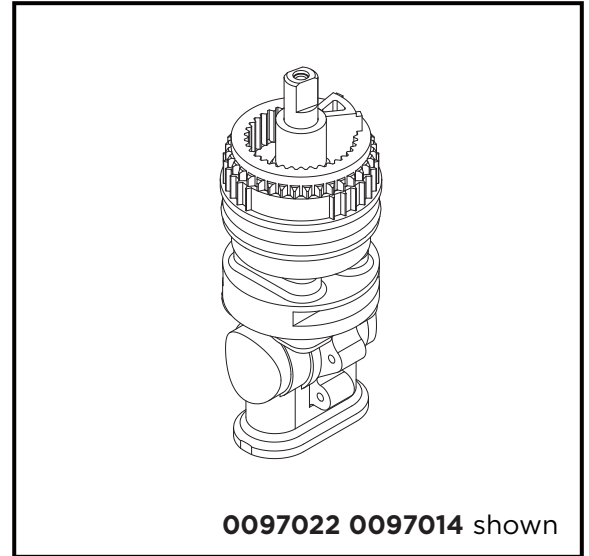

Washerless Cartridge

Features:

- Washerless cartridge
- Anti-Scald capability
- Adjustable temperature limit stop
- Adjustable volume control
- Instant shut off in the event of hot or cold water failure
- Pressure balance design maintains $\pm 3^{\circ}$ F temperature range

Standards & Certifications:

- None

Catalog Numbers:

- **0097022** Safetemp control cartridge
- **0097014** Safetemp assy L/ control cartridge

Prefixes Available:

None

Suffixes Available:

None

Used in Faucet:

- **49-721** Gerber Classics T&S Trim Kits
- **49-731** Gerber Classics T&S Trim Kits
- **49-731-82** Gerber Classics T&S Trim Kits
- **49-700** Gerber Classics T&S Trim Kits
- **49-720** Gerber Classics T&S Trim Kits
- **49-725** Gerber Classics T&S Trim Kits
- **49-730** Gerber Classics T&S Trim Kits
- **49-730-82** Gerber Classics T&S Trim Kits
- **49-733** Gerber Classics T&S Trim Kits
- **49-735** Gerber Classics T&S Trim Kits

Job Name	
Date	
Model Specified	
Quantity	
Customer	
Contractor	
Architect/engineer