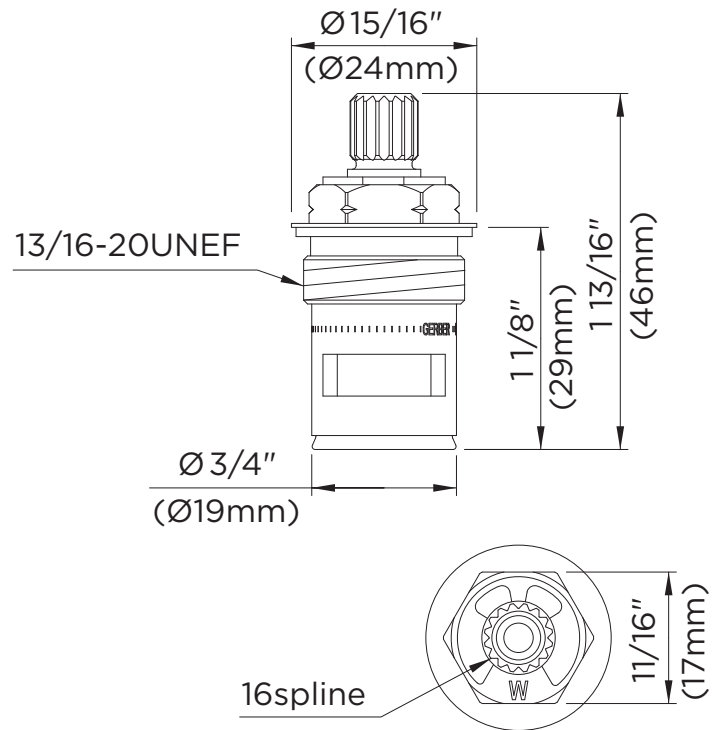

Ceramic Disc Cartridge

Features:

- Ceramic disc cartridge
- 19 mm diameter
- Metal housing
- Meet CA AB 1953 requirements
- Hot or cold marking separately

Standards & Certifications:

- NSF 61
- CA AB 1953

Catalog Numbers:

1. **86-986** Ceramic disc cartridge cold side
   86-987 Ceramic disc cartridge hot side

Prefixes Available:

None

Suffixes Available:

None

Used in Faucet:

- **43-717** Abigail two handle kitchen faucet
- **43-817** Abigail two handle kitchen faucet
- **52-000** Hardwater two handle kitchen faucet
- **52-010** Hardwater two handle kitchen faucet
- **52-080** Hardwater two handle kitchen faucet
- **42-110** Maxwell two handle kitchen faucet
- **42-111** Maxwell two handle kitchen faucet
- **42-113** Maxwell two handle kitchen faucet
- **42-115** Maxwell two handle kitchen faucet
- **49-262** Brianne bar faucet
- **49-282** Abigail bar faucet

Job Name	
Date	
Model Specified	
Quantity	
Customer	
Contractor	
Architect/engineer