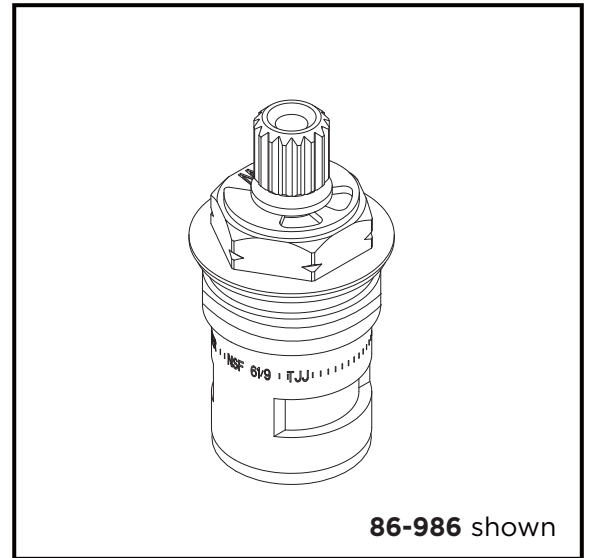

Ceramic Disc Cartridge

Features:

- Ceramic disc cartridge
- 19 mm diameter
- Metal housing
- Meet CA AB 1953 requirements
- Hot or cold marking separately

Standards & Certifications:

- NSF 61
- CA AB 1953

Catalog Numbers:

1. **86-986** Ceramic disc cartridge cold side
   86-987 Ceramic disc cartridge hot side

Prefixes Available:

None

Suffixes Available:

None

Used in Faucet:

- **43-717** Abigail two handle kitchen faucet
- **43-817** Abigail two handle kitchen faucet
- **52-000** Hardwater two handle kitchen faucet
- **52-010** Hardwater two handle kitchen faucet
- **52-080** Hardwater two handle kitchen faucet
- **42-110** Maxwell two handle kitchen faucet
- **42-111** Maxwell two handle kitchen faucet
- **42-113** Maxwell two handle kitchen faucet
- **42-115** Maxwell two handle kitchen faucet
- **49-262** Brianne bar faucet
- **49-282** Abigail bar faucet

Job Name	
Date	
Model Specified	
Quantity	
Customer	
Contractor	
Architect/engineer