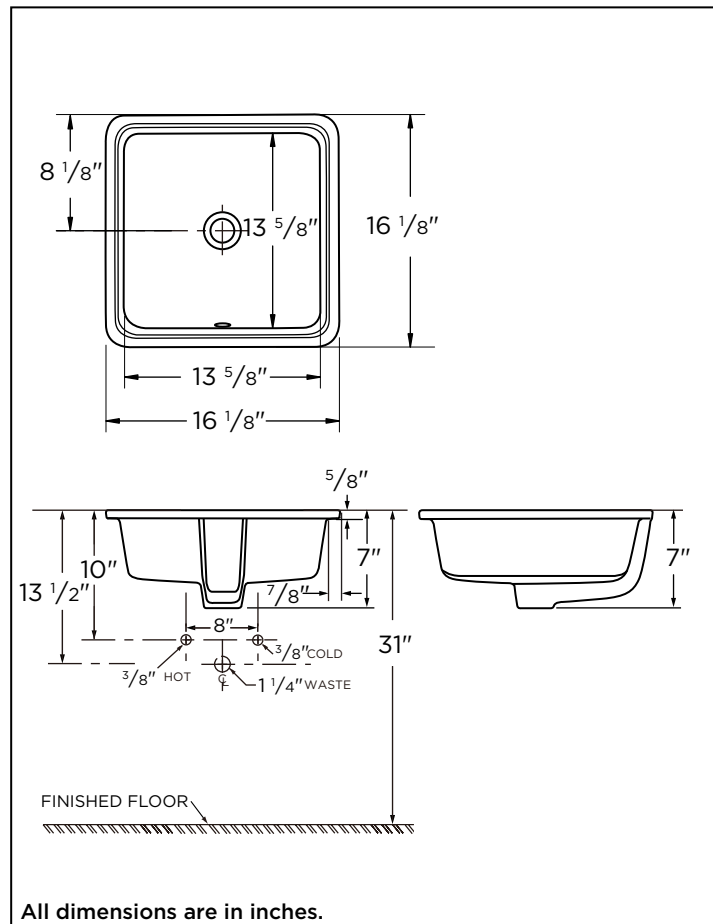

Warranty:

- Limited Lifetime Warranty; Five (5) Year Limited Warranty on other Parts

NOTES: Illustrations may not be drawn to scale.

* Dimensions shown for locations of supply lines and "P" trap are suggested.

IMPORTANT:

Dimensions of fixtures are nominal and may vary within the range of tolerances established by ASME standard A 112.19.2