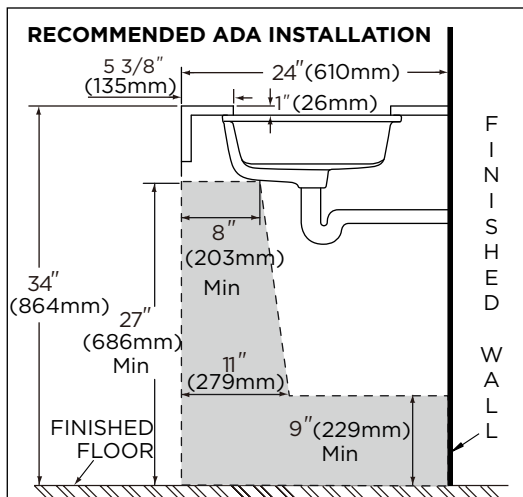

Warranty:

- Limited Lifetime Warranty; Five (5) Year Limited Warranty on other Parts

NOTES: Illustrations may not be drawn to scale.

* Dimensions shown for locations of supply lines and "P" trap are suggested.

IMPORTANT:

Dimensions of fixtures are nominal and may vary within the range of tolerances established by ASME standard A 112.19.2