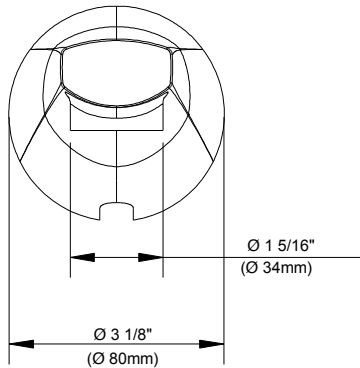

SPECIFICATIONS

Features/Benefits

- Fits 1/2" Copper or 1/2" IPS Stub Out Nipple
- 6 5/16" Spout Length
- All Metal Body

Available Color/Finishes

Color	Description

	Chrome

Please see gerberonline.com or current price list for available finishes. Finish is defined by additional suffix.

Submittal Information:

Name: _____
Location: _____

Contractor: _____
Contact #: _____