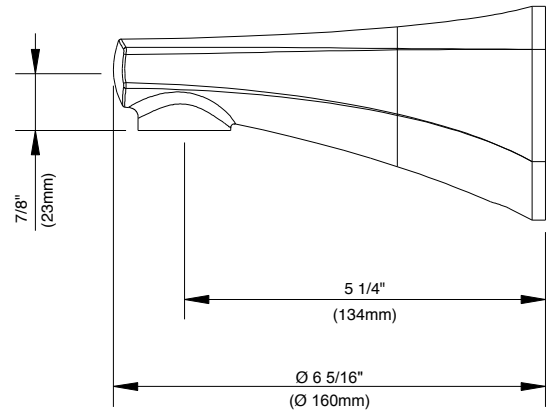

SPECIFICATIONS

Features/Benefits

- Fits 1/2" Copper or 1/2" IPS Stub Out Nipple
- 6 5/16" Spout Length
- All Metal Body

Available Color/Finishes

Color	Description

	Chrome

Please see gerberonline.com or current price list for available finishes. Finish is defined by additional suffix.

Submittal Information:

Name: _____
Location: _____

Contractor: _____
Contact #: _____