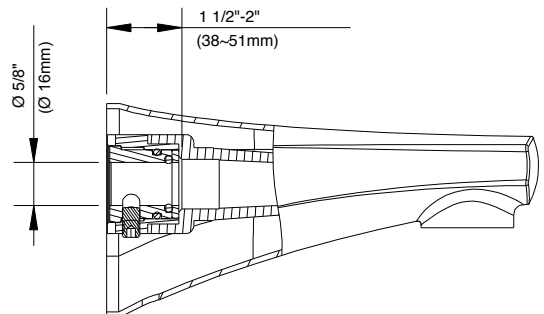

SPECIFICATIONS

Features/Benefits

- Fits 1/2" Copper or 1/2" IPS Stub Out Nipple
- 6 5/16" Spout Length
- All Metal Body

Available Color/Finishes

Color	Description

	Chrome

Please see gerberonline.com or current price list for available finishes. Finish is defined by additional suffix.

Submittal Information:

Name: _____
Location: _____

Contractor: _____
Contact #: _____