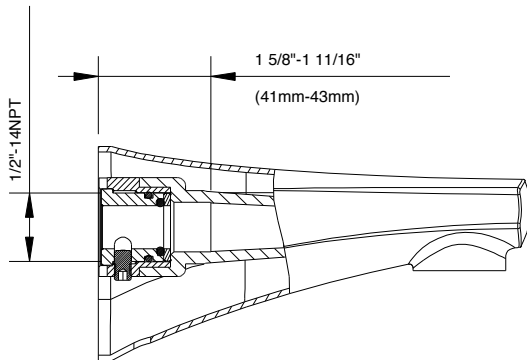

SPECIFICATIONS

Features/Benefits

- Fits 1/2" Copper or 1/2" IPS Stub Out Nipple
- 6 5/16" Spout Length
- All Metal Body

Available Color/Finishes

Color	Description

	Chrome

Please see gerberonline.com or current price list for available finishes. Finish is defined by additional suffix.

Submittal Information:

Name: _____
Location: _____

Contractor: _____
Contact #: _____