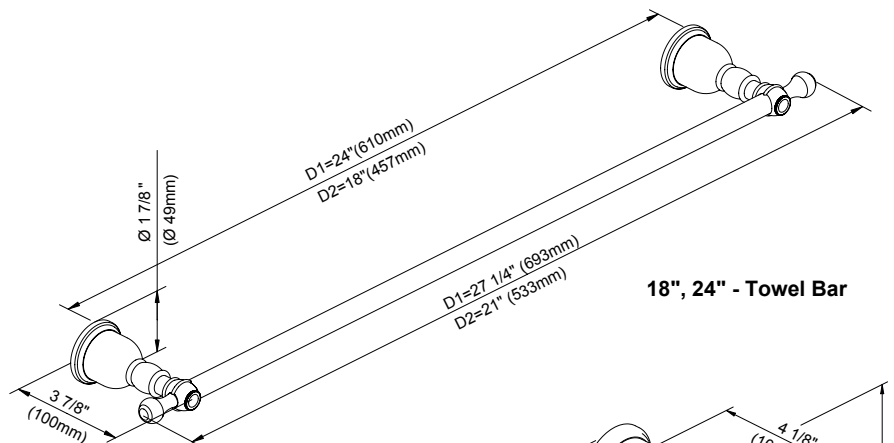

Please see gerberonline.com or current price list for available finishes. Finish is defined by additional suffix.

D443411 - 18" Towel Bar
D443421 - 24" Towel Bar

D443171 - Robe Hook

D442251 - Toilet Paper Holder

D442111 - Towel Ring

18", 24" - Towel Bar

Robe Hook

Toilet Paper Holder

Towel Ring

Submittal Information:

Name: _____

Contractor: _____