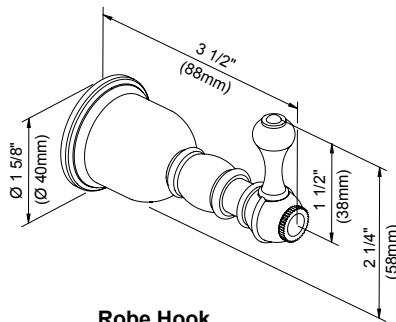

Please see gerberonline.com or current price list for available finishes. Finish is defined by additional suffix.

D443411 - 18" Towel Bar
D443421 - 24" Towel Bar

D443171 - Robe Hook

D442251 - Toilet Paper Holder

D442111 - Towel Ring

18", 24" - Towel Bar

Robe Hook

Toilet Paper Holder

Towel Ring

Submittal Information:

Name: _____

Contractor: _____