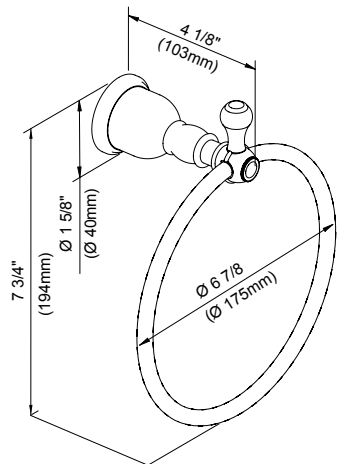

Please see gerberonline.com or current price list for available finishes. Finish is defined by additional suffix.

D443411 - 18" Towel Bar
D443421 - 24" Towel Bar

D443171 - Robe Hook

D442251 - Toilet Paper Holder

D442111 - Towel Ring

18", 24" - Towel Bar

Robe Hook

Toilet Paper Holder

Towel Ring

Submittal Information:

Name: _____

Contractor: _____