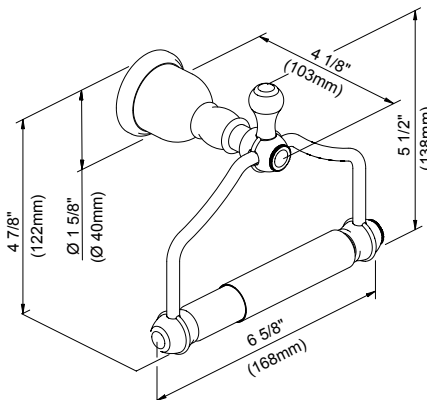

Please see gerberonline.com or current price list for available finishes. Finish is defined by additional suffix.

D443411 - 18" Towel Bar
D443421 - 24" Towel Bar

D443171 - Robe Hook

D442251 - Toilet Paper Holder

D442111 - Towel Ring

18", 24" - Towel Bar

Robe Hook

Toilet Paper Holder

Towel Ring

Submittal Information:

Name: _____

Contractor: _____