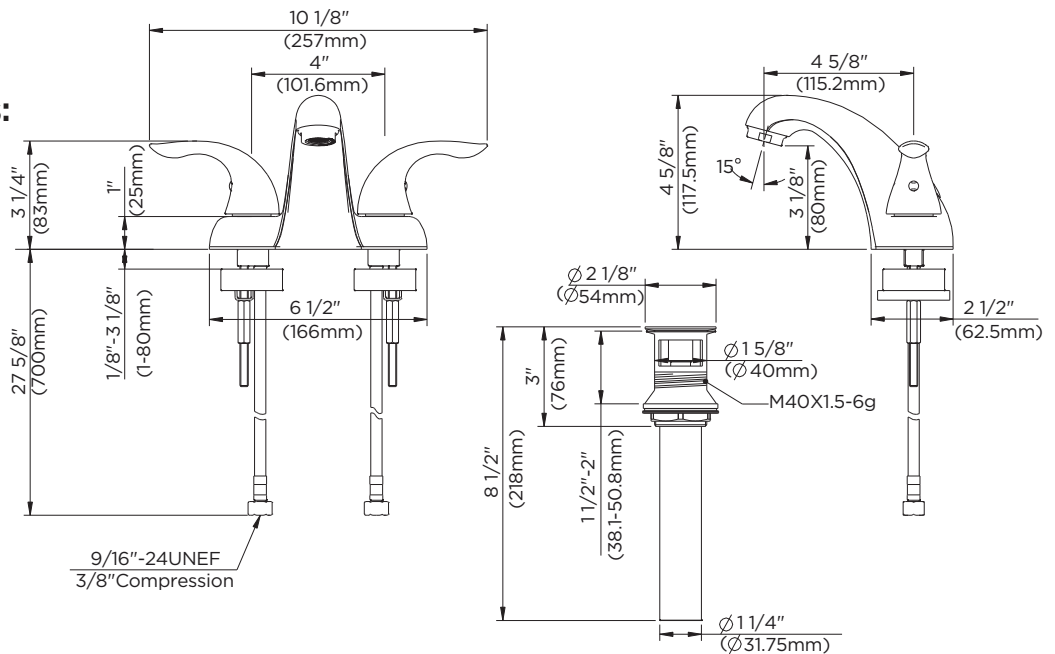

Suffixes Available:

1. -BN Brushed Nickel

Job Name	
Date	
Model Specified	
Quantity	
Customer	
Contractor	
Architect/engineer	

Gerber Toll Free Technical Support: 1-888-648-6466
www.gerberonline.com