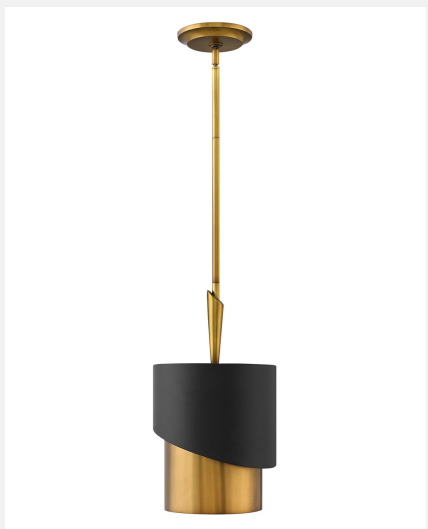

Small Pendant FR34317HBR

ITEM NUMBER	FR34317HBR
BRAND	Fredrick Ramond
MATERIAL	Steel
HEIGHT	18.3"
WIDTH	10.0"
VOLTAGE	120v
WATTAGE	1-100w Med.
CERTIFICATION	C-US Dry Rated

FEATURES AND BENEFITS

- This stem hung fixture may be hung on a sloped ceiling.
- This fixture includes multiple down stems in various lengths to customize the installation height of the fixture, including one 6" stem and two 12" stems.
- Suitable for use in dry (indoor) locations as defined by NEC and CEC. Meets United States UL Underwriters Laboratories & CSA Canadian Standards Association Product Safety Standards
- For complete warranty information visit [\(hyperlink\)](#)
- 15 year finish warranty
- Lifetime warranty on electrical wiring and components
- Striking and glamorous silhouette with luxe details and a rich finish makes a dramatic statement
- Classic gleaming light brass finish

FINISH	Heritage Brass with Satin Black accents
--------	---

AT HINKLEY, WE EMBRACE THE DESIGN PHILOSOPHY THAT YOU CAN MERGE TOGETHER THE LIGHTING, FURNITURE, ART, COLORS AND ACCESSORIES YOU LOVE INTO A BEAUTIFUL ENVIRONMENT THAT DEFINES YOUR OWN PERSONAL STYLE. WE HOPE YOU WILL BE INSPIRED BY OUR COMMITMENT TO KEEP YOUR 'LIFE AGLOW.'

life AGLOW®