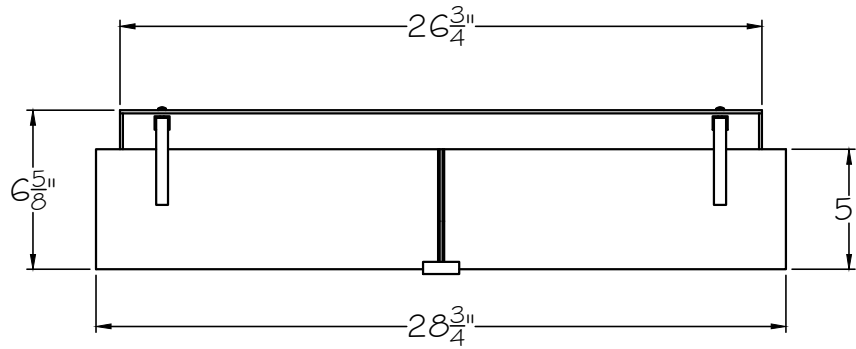

CUSTOMER REFERENCE DRAWING

TOP VIEW

FRONT VIEW

STYLE CONFIGURATIONS:

TERRA ORIGINAL GLASS:	RAKE GLASS:
- 11ST BLACK / CLEAR GLASS	-15ST BLACK / RAKE CLEAR GLASS
- 12ST BLACK / GOLD GLASS	-25ST SILVER / RAKE CLEAR GLASS
- 21ST SILVER LEAF / CLEAR GLASS	-35ST GOLD / RAKE CLEAR GLASS
- 22ST SILVER LEAF / GOLD GLASS	-45ST BRONZE / RAKE CLEAR GLASS
- 31ST GOLD LEAF / CLEAR GLASS	
- 32ST GOLD LEAF / GOLD GLASS	
- 41ST BRONZE / CLEAR GLASS	
- 42ST BRONZE / GOLD GLASS	