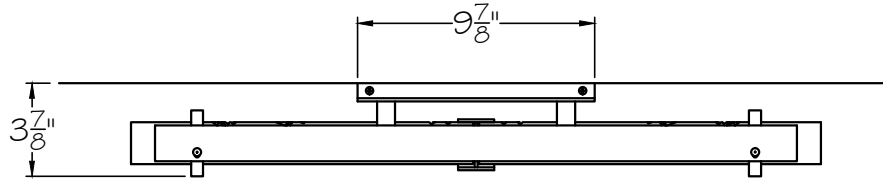

CUSTOMER REFERENCE DRAWING

TOP VIEW

FRONT VIEW

STYLE CONFIGURATIONS:

TERRA ORIGINAL GLASS:	RAKE GLASS:
- 11ST BLACK / CLEAR GLASS	-15ST BLACK / RAKE CLEAR GLASS
- 12ST BLACK / GOLD GLASS	-25ST SILVER / RAKE CLEAR GLASS
- 21ST SILVER LEAF / CLEAR GLASS	-35ST GOLD / RAKE CLEAR GLASS
- 22ST SILVER LEAF / GOLD GLASS	-45ST BRONZE / RAKE CLEAR GLASS
- 31ST GOLD LEAF / CLEAR GLASS	
- 32ST GOLD LEAF / GOLD GLASS	
- 41ST BRONZE / CLEAR GLASS	
- 42ST BRONZE / GOLD GLASS	