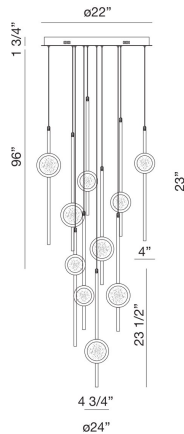

BARLETTA, 10 LT LED CHANDELIER

PRODUCT DETAILS

No.	:	39464-019
Product Color	:	BLACK ANODIZED ALUMINUM
Product Material	:	ALUMINUM
Shade / Accent Colour	:	BLACK
Shade / Accent Material	:	ALUMINUM
Diameter	:	24"
Height	:	23.5"
Weight	:	45lbs

LIGHT SOURCE DETAILS

Light Source Type	:	INTEGRATED LED
Input Voltage	:	120V
Bulb Voltage	:	120V
Socket Type	:	LED
Total Wattage	:	57W
Total Lumen	:	2300lm
Kelvin	:	3500K
CRI	:	90
Dimmable	:	Yes

Options Available

ITEM NO.	FINISH	SHADE
39464-019	BLACK ANODIZED ALUMINUM	BLACK
39464-026	BRASS ANODIZED ALUMINUM	BRASS
39464-033	BLACK ANODIZED ALUMINUM	BRASS

TECHNICAL DETAILS

Hanging Support Type	:	WIRE
Hanging Support Length	:	96"
Canopy / Backplate Height	:	1.75"
Canopy / Backplate Dia.	:	22"