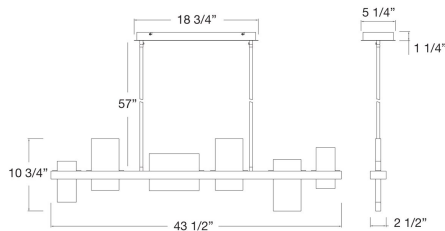

### PRODUCT DETAILS

No.	:	39338-013
Product Color	:	CHROME
Shade / Accent Colour	:	CHROME
Length	:	43.5"
Width	:	2.5"
Height	:	10.75"
Weight	:	16lbs

### TECHNICAL DETAILS

Hanging Support Type	:	ROD
Hanging Support Length	:	57"
Canopy / Backplate Length	:	18.75"
Canopy / Backplate Height	:	1.25"
Canopy / Backplate Width	:	5.25"