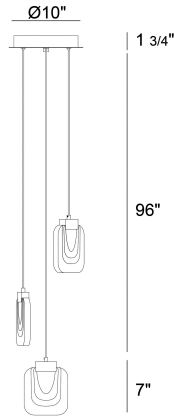

### PRODUCT DETAILS

No.	:	38042-020
Product Color	:	CHROME
Shade / Accent Colour	:	CHROME
Diameter	:	10"
Height	:	7"
Overall Height	:	96"
Weight	:	8.7lbs

### TECHNICAL DETAILS

Hanging Support Type	:	WIRE
Canopy / Backplate Height	:	1.75"
Canopy / Backplate Dia.	:	10"
Location	:	DRY
Approval	:	
Title 24	:	Yes