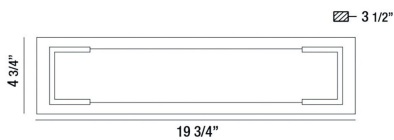

THORNHILL, 20" WALL SCONCE

PRODUCT DETAILS

No.	:	37074-012
Product Color	:	BLACK
Product Material	:	METAL
Shade / Accent Colour	:	WHITE
Shade / Accent Material	:	GLASS
Width	:	19.75"
Height	:	4.75"
Ext	:	3.5"
Weight	:	5.5lbs

ITEM NO.	FINISH	SHADE
37074-012	BLACK	WHITE

TECHNICAL DETAILS

Canopy / Backplate Length	:	4.75"
Canopy / Backplate Height	:	1"
Canopy / Backplate Width	:	19.75"
IP Rating	:	54
Location	:	WET
Approval	:	
Title 24	:	Yes