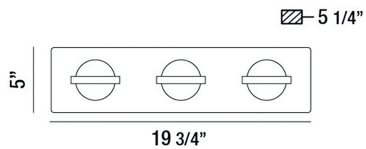

RYDER, 20" BATHBAR

Options Available

ITEM NO.	FINISH	SHADE
37069-018	CHROME	CLEAR
37069-025	GOLD	CLEAR

PRODUCT DETAILS

No.	:	37069-025
Product Color	:	GOLD
Product Material	:	METAL
Shade / Accent Colour	:	CLEAR
Shade / Accent Material	:	GLASS
Width	:	19.75"
Height	:	5"
Ext	:	5.25"
Weight	:	6.8lbs

Canopy / Backplate Length	:	5"
Canopy / Backplate Height	:	1.25"
Canopy / Backplate Width	:	19.75"
Location	:	DAMP
Approval	:	
Title 24	:	Yes

PROJECT INFORMATION

 Job Name: Date: Type:

 Comments: