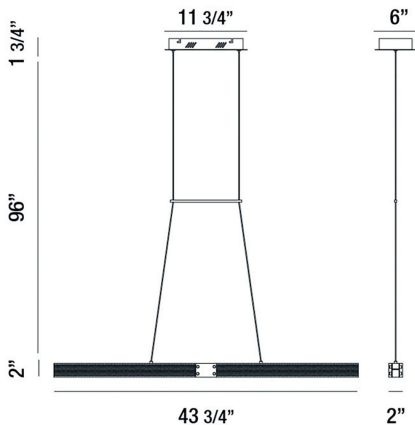

ADMIRAL, 44" LINEAR CHANDELIER

PRODUCT DETAILS

No.	:	37057-015
Product Color	:	MATTE BLACK/GOLD
Product Material	:	METAL
Shade / Accent Material	:	METAL
Length	:	43.75"
Width	:	2"
Height	:	2"
Overall Height	:	99.75"
Weight	:	7.2lbs

ITEM NO.	FINISH	SHADE
37057-015	MATTE BLACK/GOLD	

TECHNICAL DETAILS

Hanging Support Type	:	WIRE
Hanging Support Length	:	96"
Canopy / Backplate Length	:	11.75"
Canopy / Backplate Height	:	1.75"
Canopy / Backplate Width	:	6"
Location	:	DRY
Approval	:	
Title 24	:	Yes