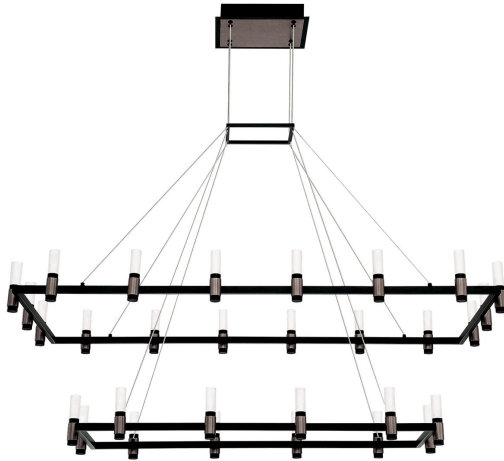

## ALTAMONT, 52" 2-TIER RECTANGULAR CHANDELIER

### PRODUCT DETAILS

No.	:	37049-010
Product Color	:	SATIN NICKEL/BLACK
Product Material	:	METAL
Shade / Accent Material	:	ACRYLIC
Length	:	51.75"
Width	:	27"
Height	:	5.25"
Overall Height	:	103.25"
Weight	:	23.5lbs

### LIGHT SOURCE DETAILS

Light Source Type	:	INTEGRATED LED
Input Voltage	:	120V
Bulb Voltage	:	120V
Socket Type	:	LED
Total Wattage	:	137W
Total Lumen	:	4800lm
Kelvin	:	3000K
CRI	:	90
Dimmable	:	Yes

### TECHNICAL DETAILS

Hanging Support Type	:	WIRE
Hanging Support Length	:	96"
Canopy / Backplate Length	:	11"
Canopy / Backplate Height	:	2"
Canopy / Backplate Width	:	8.25"
Location	:	DRY
Title 24	:	Yes