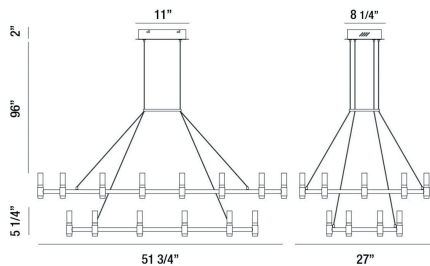

## ALTAMONT, 52" 2-TIER RECTANGULAR CHANDELIER

### PRODUCT DETAILS

No.	:	37049-010
Product Color	:	SATIN NICKEL/BLACK
Product Material	:	METAL
Shade / Accent Material	:	ACRYLIC
Length	:	51.75"
Width	:	27"
Height	:	5.25"
Overall Height	:	103.25"
Weight	:	23.5lbs

### TECHNICAL DETAILS

Hanging Support Type	:	WIRE
Hanging Support Length	:	96"
Canopy / Backplate Length	:	11"
Canopy / Backplate Height	:	2"
Canopy / Backplate Width	:	8.25"
Location	:	DRY
Title 24	:	Yes