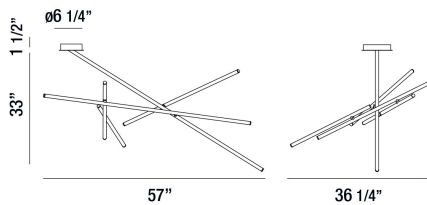

CROSSROADS, 57" CEILING MOUNT

PRODUCT DETAILS

No.	:	36249-039
Product Color	:	ANTIQUE BRASS
Product Material	:	METAL
Shade / Accent Colour	:	FROSTED
Shade / Accent Material	:	ACRYLIC
Length	:	57"
Width	:	36.25"
Height	:	33"
Weight	:	8.1lbs

LIGHT SOURCE DETAILS

Light Source Type	:	INTEGRATED LED
Input Voltage	:	120V
Bulb Voltage	:	120V
Total Wattage	:	9W
Total Lumen	:	720lm
Kelvin	:	3000K
CRI	:	90+
Dimmable	:	Yes

Options Available

ITEM NO.	FINISH	SHADE
36249-015	BLACK	FROSTED
36249-022	SATIN NICKEL	FROSTED
36249-039	ANTIQUE BRASS	FROSTED

TECHNICAL DETAILS

Canopy / Backplate Height	:	1.5"
Canopy / Backplate Dia.	:	6.25"
Location	:	DRY
Approval	:	

PROJECT INFORMATION

 Job Name: Date: Type:

 Comments: