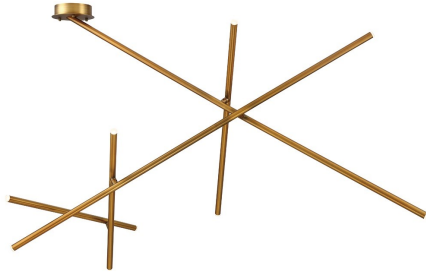

CROSSROADS, 57" CEILING MOUNT

PRODUCT DETAILS

No.	:	36249-039
Product Color	:	ANTIQUE BRASS
Product Material	:	METAL
Shade / Accent Colour	:	FROSTED
Shade / Accent Material	:	ACRYLIC
Length	:	57"
Width	:	36.25"
Height	:	33"
Weight	:	8.1lbs

LIGHT SOURCE DETAILS

Light Source Type	:	INTEGRATED LED
Input Voltage	:	120V
Bulb Voltage	:	120V
Total Wattage	:	9W
Total Lumen	:	720lm
Kelvin	:	3000K
CRI	:	90+
Dimmable	:	Yes

Options Available

ITEM NO.	FINISH	SHADE
36249-015	BLACK	FROSTED
36249-022	SATIN NICKEL	FROSTED
36249-039	ANTIQUE BRASS	FROSTED

TECHNICAL DETAILS

Canopy / Backplate Height	:	1.5"
Canopy / Backplate Dia.	:	6.25"
Location	:	DRY
Approval	:	

PROJECT INFORMATION

 Job Name: Date: Type:

 Comments: