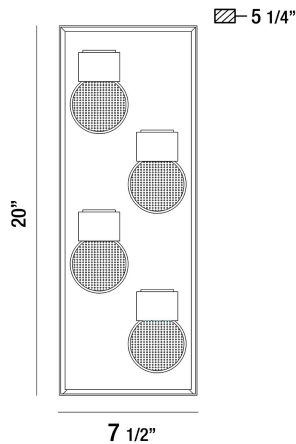

### PRODUCT DETAILS

No.	:	35935-018
Product Color	:	ANTIQUE GREY
Shade / Accent Colour	:	CLEAR SEEDED GLASS
Width	:	7.5"
Height	:	20"
Ext	:	5.25"
Weight	:	9.5lbs

### TECHNICAL DETAILS

Canopy / Backplate Length	:	20"
Canopy / Backplate Height	:	0.75"
Canopy / Backplate Width	:	7.5"
IP Rating	:	44
Location	:	WET
Approval	:	
Title 24	:	Yes