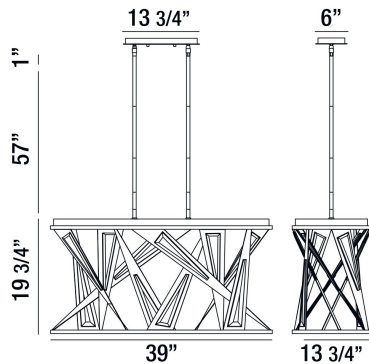

SARISE, 39" OVAL CHANDELIER

PRODUCT DETAILS

No.	:	35645-016
Product Color	:	BLACK
Product Material	:	METAL
Shade / Accent Colour	:	CHROME/CLEAR
Shade / Accent Material	:	METAL/CRYSTAL
Length	:	39"
Width	:	13.75"
Height	:	19.75"
Overall Height	:	77.75"
Weight	:	43lbs

TECHNICAL DETAILS

Hanging Support Type	:	ROD
Hanging Support Length	:	57"
Rods Included	:	3"+6"+12"+18"+18"
Canopy / Backplate Length	:	13.75"
Canopy / Backplate Height	:	1"
Canopy / Backplate Width	:	6"
Location	:	DRY
Approval	:	
Title 24	:	Yes