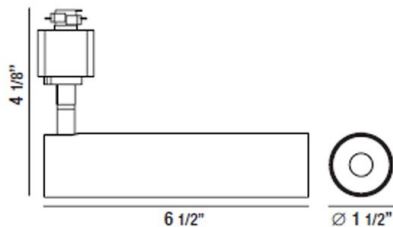

35457, LED 7W TRACK HEAD

PRODUCT DETAILS

No.	:	35457-30-02
Product Color	:	WHITE
Length	:	6.5"
Diameter	:	1.5"
Height	:	4.125"
Weight	:	6lbs

LIGHT SOURCE DETAILS

Light Source Type	:	INTEGRATED LED
Input Voltage	:	120V
Bulb Voltage	:	120V
Socket Type	:	LED
Total Wattage	:	7W
Total Lumen	:	540lm
Kelvin	:	3000K
CRI	:	80
Dimmable	:	Yes

Options Available

ITEM NO.	FINISH	SHADE
35457-30-01	BLACK	
35457-30-02	WHITE	

TECHNICAL DETAILS

Title 24	:	Yes
Beam Angle	:	30

PROJECT INFORMATION

 Job Name: Date: Type:

 Comments: