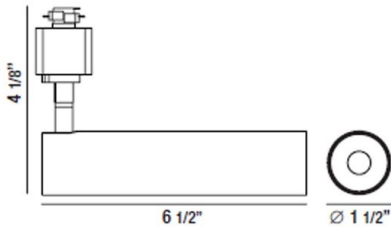

35457, LED 7W TRACK HEAD

PRODUCT DETAILS

No.	:	35457-30-01
Product Color	:	BLACK
Length	:	6.5"
Diameter	:	1.5"
Height	:	4.125"
Weight	:	6lbs

LIGHT SOURCE DETAILS

Light Source Type	:	INTEGRATED LED
Input Voltage	:	120V
Bulb Voltage	:	120V
Socket Type	:	LED
Total Wattage	:	7W
Total Lumen	:	540lm
Kelvin	:	3000K
CRI	:	80
Dimmable	:	Yes

Options Available

ITEM NO.	FINISH	SHADE
35457-30-01	BLACK	
35457-30-02	WHITE	

TECHNICAL DETAILS

Title 24	:	Yes
Beam Angle	:	30

PROJECT INFORMATION

Job Name: Date: Type:

Comments: