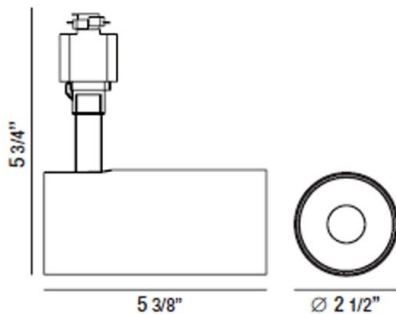

PROJECT INFORMATION

Job Name: Date: Type:

Comments: