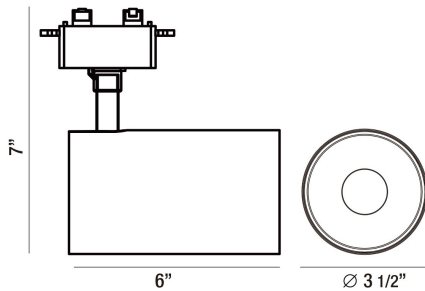

35455, LED 30W TRACK HEAD

PRODUCT DETAILS

No.	:	35455-35-02
Product Color	:	WHITE
Length	:	6"
Diameter	:	3.5"
Height	:	7"
Weight	:	1.4lbs

LIGHT SOURCE DETAILS

Light Source Type	:	INTEGRATED LED
Input Voltage	:	120V
Bulb Voltage	:	120V
Socket Type	:	LED
Total Wattage	:	30W
Total Lumen	:	2670lm
Kelvin	:	3500K
CRI	:	90
Dimmable	:	Yes

Options Available

ITEM NO.	FINISH	SHADE
35455-35-01	BLACK	
35455-35-02	WHITE	

TECHNICAL DETAILS

Title 24	:	Yes
Beam Angle	:	30

PROJECT INFORMATION

 Job Name: Date: Type:

 Comments: