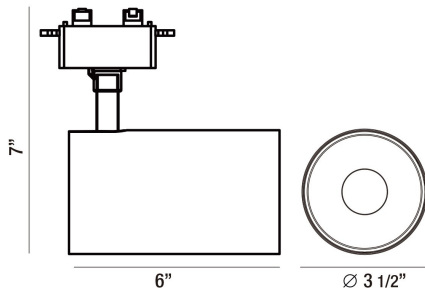

35455, LED 30W TRACK HEAD

PRODUCT DETAILS

No.	:	35455-30-01
Product Color	:	BLACK
Length	:	6"
Diameter	:	3.5"
Height	:	7"
Weight	:	1.4lbs

LIGHT SOURCE DETAILS

Light Source Type	:	INTEGRATED LED
Input Voltage	:	120V
Bulb Voltage	:	120V
Socket Type	:	LED
Total Wattage	:	30W
Total Lumen	:	2670lm
Kelvin	:	3000K
CRI	:	90
Dimmable	:	Yes

Options Available

ITEM NO.	FINISH	SHADE
35455-30-01	BLACK	
35455-30-02	WHITE	

TECHNICAL DETAILS

Title 24	:	Yes
Beam Angle	:	30

PROJECT INFORMATION

 Job Name: Date: Type:

 Comments: