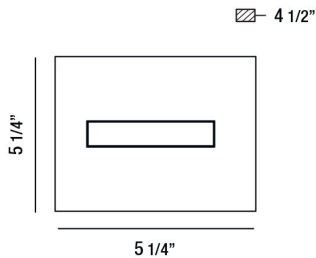

OLSON, 1 LIGHT LED WALL SCONCE

PRODUCT DETAILS

No.	:	28019-029
Product Color	:	BLACK
Product Material	:	METAL
Shade / Accent Colour	:	FROSTED
Shade / Accent Material	:	ACRYLIC
Width	:	5.25"
Height	:	5.25"
Ext	:	4.5"
Weight	:	1.2lbs

ITEM NO.	FINISH	SHADE
28019-015	CHROME	FROSTED
28019-029	BLACK	FROSTED

TECHNICAL DETAILS

Canopy / Backplate Length	:	5.1"
Canopy / Backplate Height	:	1.1"
Canopy / Backplate Width	:	4.5"
Adjustable Lamp Head	:	No
Location	:	DAMP
Approval	:	
Title 24	:	Yes
Beam Angle	:	120