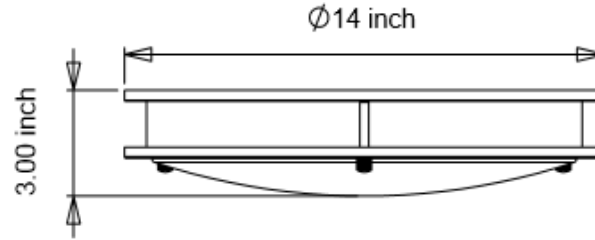

CF3205

14" 20W CRI 80 3000K 1400 Lumens LED Decorative Ceiling Fixture

Elitco Lighting

A. Multi-faceted fixture interior engineered to maximize LED module performance.

B. LED module designed to deliver maximum light levels to work surface without fixture glare.

C. Opaque white acrylic lens finish provides maximum optical comfort and effective light distribution. The low profile dimmable unit is ETL damp listed and produces 1400 lumens at 80+ CRI.

Performance

- Suitable for indoor lighting.
- Dimmable with most dimmer; Dimming smoothly from 10% to 100%.
- UL compliant, FCC certified.

Construction

- Opaque white Acrylic Cover
- DOB LED module designed
- Designed For Ceiling Or Wall Applications

Installation

- Flush mounted surface without fixture glare.
- Suitable for damp locations.
- 120V,60Hz input.