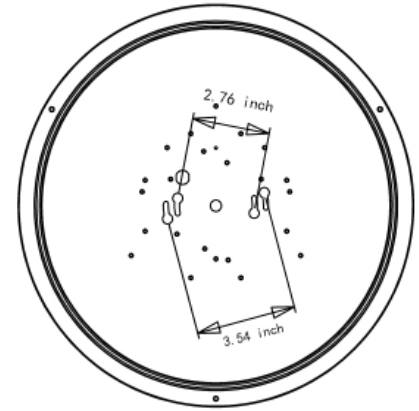

## Specifications

Category	Ceiling Fixture	Individual Box Length (Inch)	14.17
Shape	Round	Individual Box Width (Inch)	3.74
Bulb Base Type	Integrated LED	Individual Box Height (Inch)	14.17
Bulb Base Finish	N/A	Individual Box Weight per Unit (LBS)	2.76
Color Temperature	3000K	Carton Package Length (Inch)	29.13
Beam Angle	120°	Carton Package Width (Inch)	16.14
Finish	Brushed Nickel	Carton Package Height (Inch)	15.16
CRI	>80	Carton Package Weight Per Unit (Lbs)	24.89
Average Life (Hours)	50000	Carton Quantity	8
Estimated Yearly Energy Cost (11 ¢/Kwh)	2.41	Lamp Type	LED
Life Based On 3Hrs/Day (Years)	45.66	Bulb Shape	N/A
Product Length (Inch)	N/A	Dry/Wet/Damp	Damp
Product Width (Inch)	Φ14"	Energy Star	NO
Product Height (Inch)	3"	Power Factor	0.9
Product Extension (Inch)	N/A	Current	185mA
Product Weight Per Unit (Lbs)	2.08	Lumen/Watt	70
Dimmable	YES	Warranty (Year)	5
Watts	20	DLC (Yes/No)	No
Watt Equivalent	80	Input Voltage	120V
Lumens	1400	Housing Material	Iron
Certification (ETL/FCC/RoHS)	ETL	Lens	Acrylic
		LED Type	Sanan