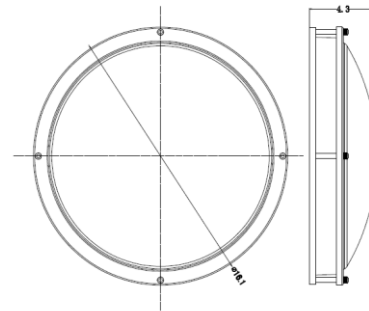

CF3203

LED Decorative Ceiling Fixture

SOURCE : LED Module 26Watts

PRODUCT DESCRIPTION

- A. Multi-faceted fixture interior engineered to maximize LED module performance.
- B. LED module designed to deliver maximum light levels to work surface without fixture glare.
- C. Opaque white acrylic lens finish provides maximum optical comfort and effective light distribution. The low profile dimmable unit is ETL damp listed and produces 1960 lumens at 80+ CRI.

CF3203

Luminous flux	1960Lm
Maximum intensity	289.6 cd
Input wattage	26W
Lumens per watt	76LPW
Beam angle	116°

Elitco Lighting

LED Ceiling Fixture

CF3203

Model #	CF3203
Input Voltage	120V AC, 60Hz
Color Temperature	5000K
CRI	80+
Current	200mA
Watts	26W
Lumens	1960
Beam Angle	116°
Dimmable	Most triac and ELV dimmers
Housing Material	Aluminum
Lens	Frosted polycarbonate
Rating	c/ETL/us Listed, wet locations
Dimensions	16.1"*4.3"
Power Factor	94%
Mounting	Recessed/Surface mount
LED Type	308 Seoul LEDs
Average Life (Hrs)	50,000 hrs