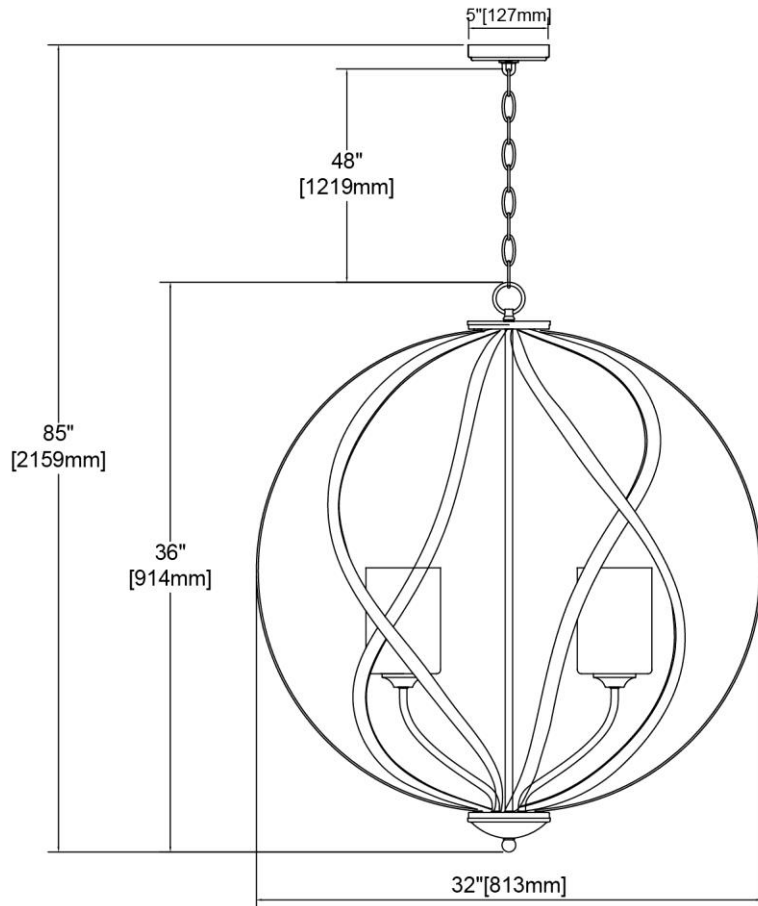


	<b>ITEM #:</b>	75096/6
	<b>UPC</b>	748119141527
	<b>Description</b>	Daisy 6-Light Chandelier in Midnight Bronze with Clear Glass
	<b>Finish</b>	Midnight Bronze
	<b>Materials</b>	Glass, Steel
	<b>Brand</b>	ELK Lighting
	<b>Collection</b>	Daisy
	<b>Category</b>	Indoor Lighting
	<b>Type</b>	Chandelier

ITEM DIMENSIONS				RATINGS & SPECIFICATIONS				
<b>Width</b>	32 inches			<b>Safety Rating</b>	UL		<b>Certification</b>	Dry locations
<b>Depth</b>	32 inches			<b>ADA Compliant</b>	N/A		<b>Voltage</b>	120 volts
<b>Height</b>	36 inches			<b>BULBS / SOCKETS</b>				
<b>Weight</b>	21 pounds			<b>Quantity</b>	6	<b>Wattage</b>	60 watts	
<b>ADDITIONAL DIMENSIONS</b>				<b>Included</b>	No	<b>Type</b>	A19 (E26 Medium Base)	
<b>Backplate / Canopy</b>	5 diameter			<b>Other</b>	N/A			
<b>HCWO</b>	N/A			<b>CHAIN / CORD INFORMATION</b>				
<b>Min. Extension</b>	N/A			<b>Chain</b>	48 inches	<b>Cord</b>	96 inches - Black	
<b>Max. Extension</b>	N/A			<b>SHADE / GLASS DETAILS</b>				
<b>OVERALL HEIGHT</b>				<b>Shade/Glass Description</b>	Clear Glass			
<b>Min.</b>	38 inches	<b>Max.</b>	85 inches	<b>Width</b>	4.75 inches		<b>Height</b>	6 inches
<b>EXTENSION ROD(S)</b>				<b>Width at Top</b>	N/A		<b>Width at Bottom</b>	N/A
N/A								