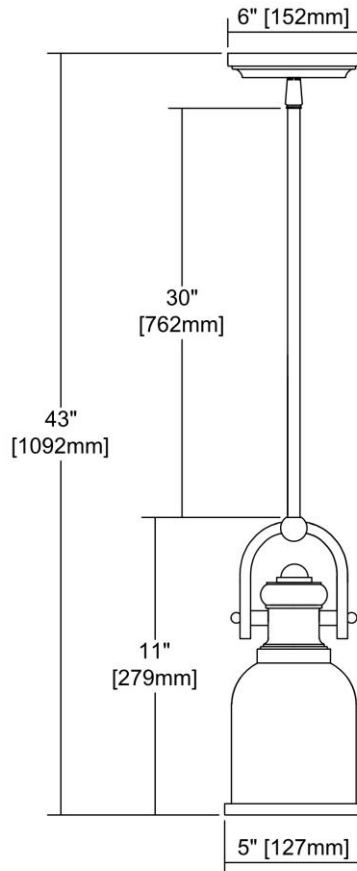


	ITEM #:	66681-1
	UPC	748119113067
	Description	Brooksdale 1-Light Mini Pendant in Weathered Zinc with White Glass
	Finish	Weathered Zinc
	Materials	Glass, Metal
	Brand	ELK Lighting
	Collection	Brooksdale
	Category	Indoor Lighting
	Type	Mini Pendant

ITEM DIMENSIONS				RATINGS & SPECIFICATIONS				
Width	5 inches			Safety Rating	UL		Certification	N/A
Depth	5 inches			ADA Compliant	N/A		Voltage	N/A
Height	11 inches			BULBS / SOCKETS				
Weight	4 pounds			Quantity	1	Wattage	100 watts	
ADDITIONAL DIMENSIONS				Included	No		Type	A19 (E26 Medium Base)
Backplate / Canopy	6x6			Other	N/A			
HCWO	N/A			CHAIN / CORD INFORMATION				
Min. Extension	N/A			Chain	N/A		Cord	N/A
Max. Extension	N/A			SHADE / GLASS DETAILS				
OVERALL HEIGHT				Shade/Glass Description	White Glass			
Min.	N/A		Max.	N/A				
EXTENSION ROD(S)				Width	N/A		Height	N/A
Rods: 1-6, 2-12				Width at Top	N/A		Width at Bottom	N/A