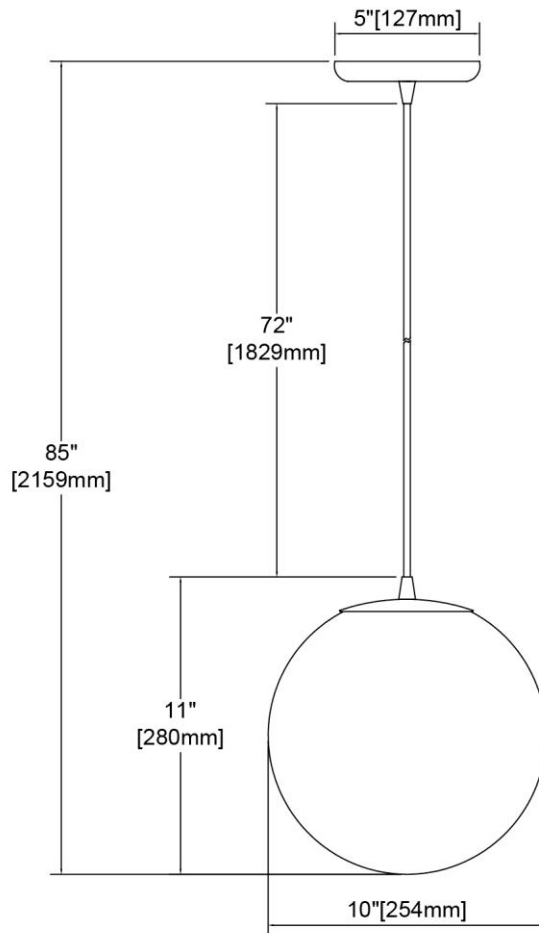


	<b>ITEM #:</b>	60184/1
	<b>UPC</b>	748119138046
	<b>Description</b>	Water's Edge 1-Light Mini Pendant in Polished Chrome with Water Glass
	<b>Finish</b>	Polished Chrome
	<b>Materials</b>	Glass, Steel
	<b>Brand</b>	ELK Lighting
	<b>Collection</b>	Water's Edge
	<b>Category</b>	Indoor Lighting
	<b>Type</b>	Mini Pendant

ITEM DIMENSIONS				RATINGS & SPECIFICATIONS				
<b>Width</b>	10 inches			<b>Safety Rating</b>	UL		<b>Certification</b>	Dry locations
<b>Depth</b>	10 inches			<b>ADA Compliant</b>	N/A		<b>Voltage</b>	120 volts
<b>Height</b>	11 inches			<b>BULBS / SOCKETS</b>				
<b>Weight</b>	4 pounds			<b>Quantity</b>	1	<b>Wattage</b>	60 watts	
ADDITIONAL DIMENSIONS				<b>Included</b>	No		<b>Type</b>	A19 (E26 Medium Base)
<b>Backplate / Canopy</b>	5 diameter			<b>Other</b>	N/A			
<b>HCWO</b>	N/A			CHAIN / CORD INFORMATION				
<b>Min. Extension</b>	N/A			<b>Chain</b>	N/A		<b>Cord</b>	72 inches - Clear
<b>Max. Extension</b>	N/A			SHADE / GLASS DETAILS				
OVERALL HEIGHT				<b>Shade/Glass Description</b>	Water Glass			
<b>Min.</b>	14 inches	<b>Max.</b>	85 inches					
EXTENSION ROD(S)				<b>Width</b>	10 inches		<b>Height</b>	9 inches
N/A				<b>Width at Top</b>	N/A		<b>Width at Bottom</b>	N/A