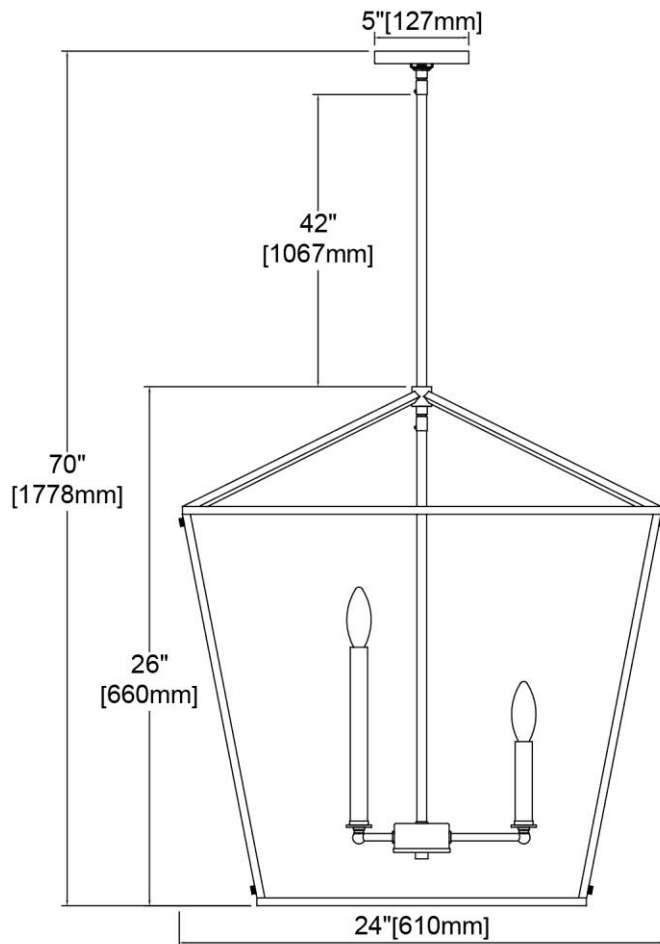

ITEM #:	57226/8
UPC	748119136196
Description	Fairfax 8-Light Chandelier in Light Wood
Finish	Light Wood, Satin Nickel
Materials	Steel
Brand	ELK Lighting
Collection	Fairfax
Category	Indoor Lighting
Type	Chandelier

ITEM DIMENSIONS				RATINGS & SPECIFICATIONS				
Width	24 inches			Safety Rating	UL		Certification	Dry locations
Depth	24 inches			ADA Compliant	N/A		Voltage	120 volts
Height	26 inches			BULBS / SOCKETS				
Weight	12 pounds			Quantity	8		Wattage	60 watts
ADDITIONAL DIMENSIONS				Included	No		Type	Torpedo (E12 Candelabra Base)
Backplate / Canopy	5 diameter			Other	N/A			
HCWO	N/A			CHAIN / CORD INFORMATION				
Min. Extension	N/A			Chain	N/A		Cord	72 inches - Brown
Max. Extension	N/A			SHADE / GLASS DETAILS				
OVERALL HEIGHT				Shade/Glass Description	No Shade/Glass			
Min.	34 inches		Max.	70 inches				
EXTENSION ROD(S)				Width	N/A		Height	N/A
Rods: 1-6, 1-12, 1-24				Width at Top	N/A		Width at Bottom	N/A