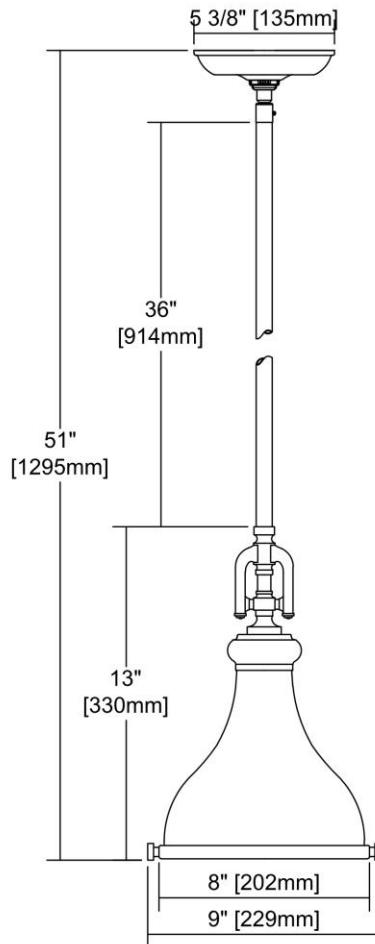

ITEM #:	57070/1
UPC	748119114484
Description	Rutherford 1-Light Mini Pendant in Satin Black with Metal Shade
Finish	Satin Black
Materials	Glass, Metal
Brand	ELK Lighting
Collection	Rutherford
Category	Indoor Lighting
Type	Mini Pendant

ITEM DIMENSIONS				RATINGS & SPECIFICATIONS				
Width	9 inches			Safety Rating	UL		Certification	N/A
Depth	9 inches			ADA Compliant	N/A		Voltage	N/A
Height	13 inches			BULBS / SOCKETS				
Weight	4 pounds			Quantity	1		Wattage	60 watts
ADDITIONAL DIMENSIONS				Included	No		Type	A19 (E26 Medium Base)
Backplate / Canopy	5.5x5.5			Other	N/A			
HCWO	N/A			CHAIN / CORD INFORMATION				
Min. Extension	N/A			Chain	N/A		Cord	N/A
Max. Extension	N/A			SHADE / GLASS DETAILS				
OVERALL HEIGHT				Shade/Glass Description	Metal Shade with Frosted Glass Diffuser			
Min.	N/A		Max.	N/A				
EXTENSION ROD(S)				Width	N/A		Height	N/A
Rods: 1-6, 1-12, 1-18				Width at Top	N/A		Width at Bottom	N/A