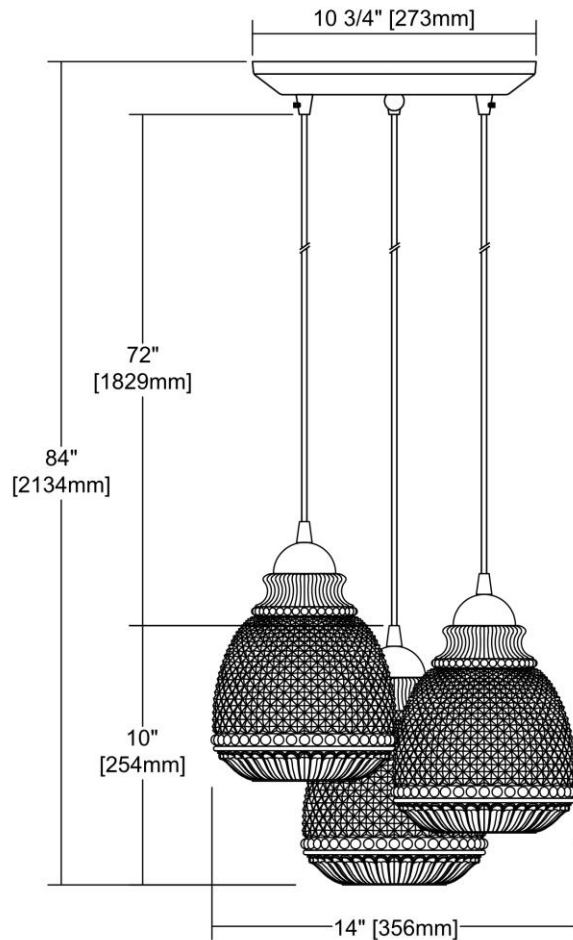


	<b>ITEM #:</b>	56590/3
	<b>UPC</b>	748119126906
	<b>Description</b>	Victrolina 3-Light Triangular Pendant Fixture in Polished Chrome with Clear Crosshatched Glass
	<b>Finish</b>	Polished Chrome
	<b>Materials</b>	Glass, Metal
	<b>Brand</b>	ELK Lighting
	<b>Collection</b>	Victrolina
	<b>Category</b>	Indoor Lighting
	<b>Type</b>	Mini Pendant

ITEM DIMENSIONS				RATINGS & SPECIFICATIONS				
<b>Width</b>	12 inches			<b>Safety Rating</b>	N/A		<b>Certification</b>	N/A
<b>Depth</b>	12 inches			<b>ADA Compliant</b>	N/A		<b>Voltage</b>	N/A
<b>Height</b>	10 inches			<b>BULBS / SOCKETS</b>				
<b>Weight</b>	10 pounds			<b>Quantity</b>	3	<b>Wattage</b>	60 watts	
<b>ADDITIONAL DIMENSIONS</b>				<b>Included</b>	No		<b>Type</b>	A19 (E26 Medium Base)
<b>Backplate / Canopy</b>	10x10			<b>Other</b>	N/A			
<b>HCWO</b>	N/A			<b>CHAIN / CORD INFORMATION</b>				
<b>Min. Extension</b>	N/A			<b>Chain</b>	N/A		<b>Cord</b>	N/A
<b>Max. Extension</b>	N/A			<b>SHADE / GLASS DETAILS</b>				
<b>OVERALL HEIGHT</b>				<b>Shade/Glass Description</b>	Clear Crosshatch Glass			
<b>Min.</b>	N/A		<b>Max.</b>	N/A				
<b>EXTENSION ROD(S)</b>				<b>Width</b>	N/A		<b>Height</b>	N/A
N/A				<b>Width at Top</b>	N/A		<b>Width at Bottom</b>	N/A