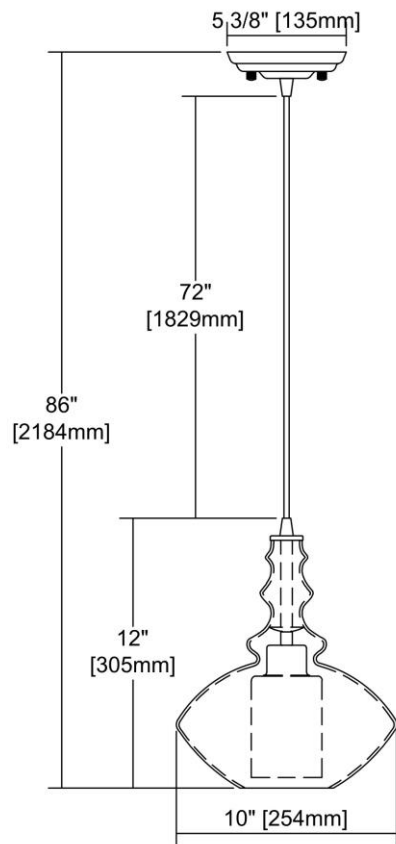


	<b>ITEM #:</b>	56500/1
	<b>UPC</b>	748119111865
	<b>Description</b>	Alora 1-Light Mini Pendant in Chrome with Clear and Opal White Glass
	<b>Finish</b>	Polished Chrome
	<b>Materials</b>	Glass, Metal
	<b>Brand</b>	ELK Lighting
	<b>Collection</b>	Alora
	<b>Category</b>	Indoor Lighting
	<b>Type</b>	Mini Pendant

ITEM DIMENSIONS				RATINGS & SPECIFICATIONS				
<b>Width</b>	10 inches			<b>Safety Rating</b>	UL		<b>Certification</b>	N/A
<b>Depth</b>	10 inches			<b>ADA Compliant</b>	N/A		<b>Voltage</b>	N/A
<b>Height</b>	12 inches			<b>BULBS / SOCKETS</b>				
<b>Weight</b>	3 pounds			<b>Quantity</b>	1	<b>Wattage</b>	100 watts	
ADDITIONAL DIMENSIONS				<b>Included</b>	No		<b>Type</b>	A19 (E26 Medium Base)
<b>Backplate / Canopy</b>	5x5			<b>Other</b>	N/A			
<b>HCWO</b>	N/A			CHAIN / CORD INFORMATION				
<b>Min. Extension</b>	N/A			<b>Chain</b>	N/A		<b>Cord</b>	N/A
<b>Max. Extension</b>	N/A			SHADE / GLASS DETAILS				
OVERALL HEIGHT				<b>Shade/Glass Description</b>	Opal White Glass Inside Clear Glass			
<b>Min.</b>	N/A		<b>Max.</b>	N/A				
EXTENSION ROD(S)				<b>Width</b>	N/A		<b>Height</b>	N/A
N/A				<b>Width at Top</b>	N/A		<b>Width at Bottom</b>	N/A