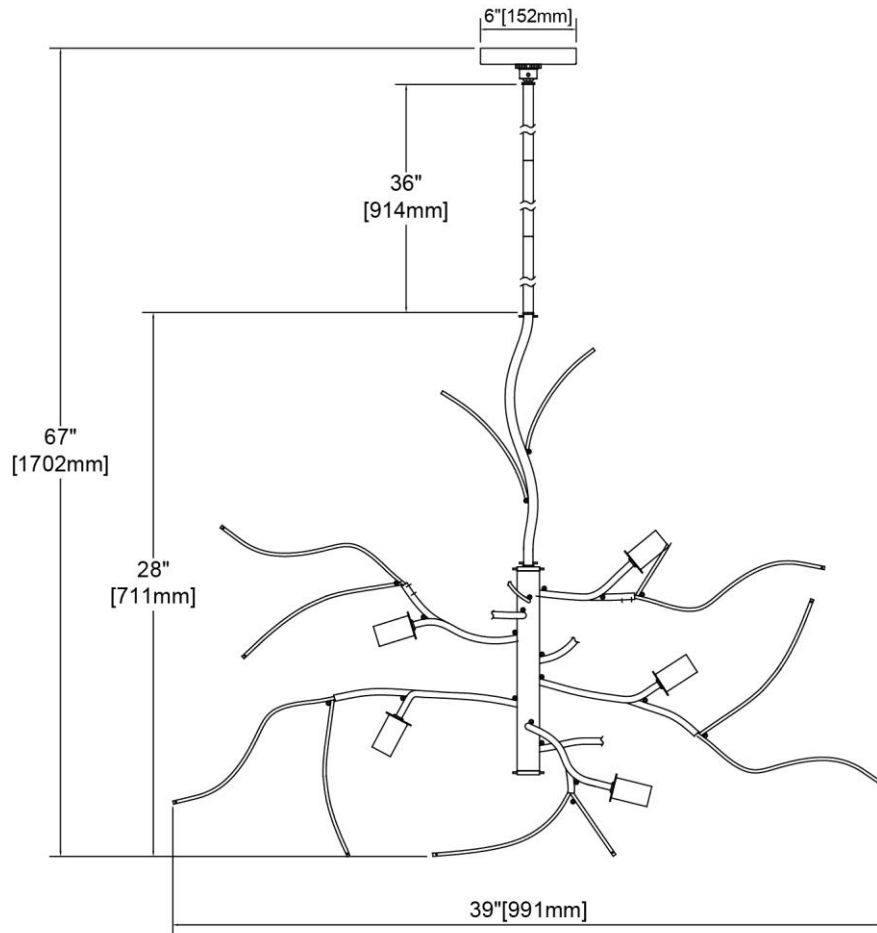


	<b>ITEM #:</b>	46782/8
	<b>UPC</b>	748119139043
	<b>Description</b>	Winter's Spray 8-Light Chandelier in Polished Chrome
	<b>Finish</b>	Polished Chrome
	<b>Materials</b>	Glass, Steel
	<b>Brand</b>	ELK Lighting
	<b>Collection</b>	Winter's Spray
	<b>Category</b>	Indoor Lighting
	<b>Type</b>	Chandelier

ITEM DIMENSIONS				RATINGS & SPECIFICATIONS					
<b>Width</b>	39 inches			<b>Safety Rating</b>	ETL		<b>Certification</b>	Dry locations	
<b>Depth</b>	39 inches			<b>ADA Compliant</b>	N/A		<b>Voltage</b>	120 volts	
<b>Height</b>	28 inches			<b>BULBS / SOCKETS</b>					
<b>Weight</b>	12 pounds								
<b>ADDITIONAL DIMENSIONS</b>				<b>Quantity</b>	8		<b>Wattage</b>	60 watts	
<b>Backplate / Canopy</b>				6 diameter		<b>Included</b>	No		
<b>HCWO</b>				N/A		<b>Type</b>	Torpedo (E12 Candelabra Base)		
<b>Min. Extension</b>				N/A		<b>Other</b>	N/A		
<b>Max. Extension</b>				N/A		<b>CHAIN / CORD INFORMATION</b>			
<b>OVERALL HEIGHT</b>				<b>Shade/Glass Description</b>					
<b>Min.</b>	37 inches		<b>Max.</b>						67 inches
<b>EXTENSION ROD(S)</b>				<b>Width</b>		N/A		<b>Height</b>	N/A
Rods: 1-6, 1-12, 1-18				<b>Width at Top</b>		N/A		<b>Width at Bottom</b>	N/A