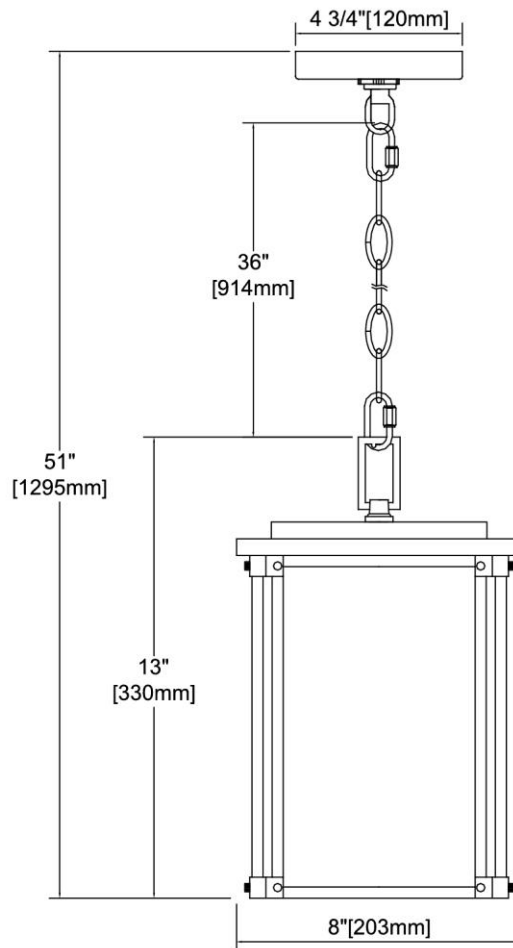

ITEM #:	46723/1
UPC	748119134475
Description	Vincentown 1-Light Hanging in Matte Black with Seedy Glass
Finish	Matte Black, Brushed Brass
Materials	Brass, Glass, Steel
Brand	ELK Lighting
Collection	Vincentown
Category	Outdoor Lighting
Type	Hanging

ITEM DIMENSIONS				RATINGS & SPECIFICATIONS				
Width	8 inches			Safety Rating	ETL		Certification	Wet locations
Depth	8 inches			ADA Compliant	N/A		Voltage	120
Height	13 inches			BULBS / SOCKETS				
Weight	7 pounds			Quantity	1	Wattage	100 watts	
ADDITIONAL DIMENSIONS				Included	No	Type	A19 (E26 Medium Base)	
Backplate / Canopy	4.75 diameter			Other	N/A			
HCWO	N/A			CHAIN / CORD INFORMATION				
Min. Extension	N/A			Chain	36 inches	Cord	72 inches - Black	
Max. Extension	N/A			SHADE / GLASS DETAILS				
OVERALL HEIGHT				Shade/Glass Description	Seedy glass			
Min.	16 inches	Max.	49 inches	Width	N/A		Height	N/A
EXTENSION ROD(S)				Width at Top	N/A		Width at Bottom	N/A
N/A								