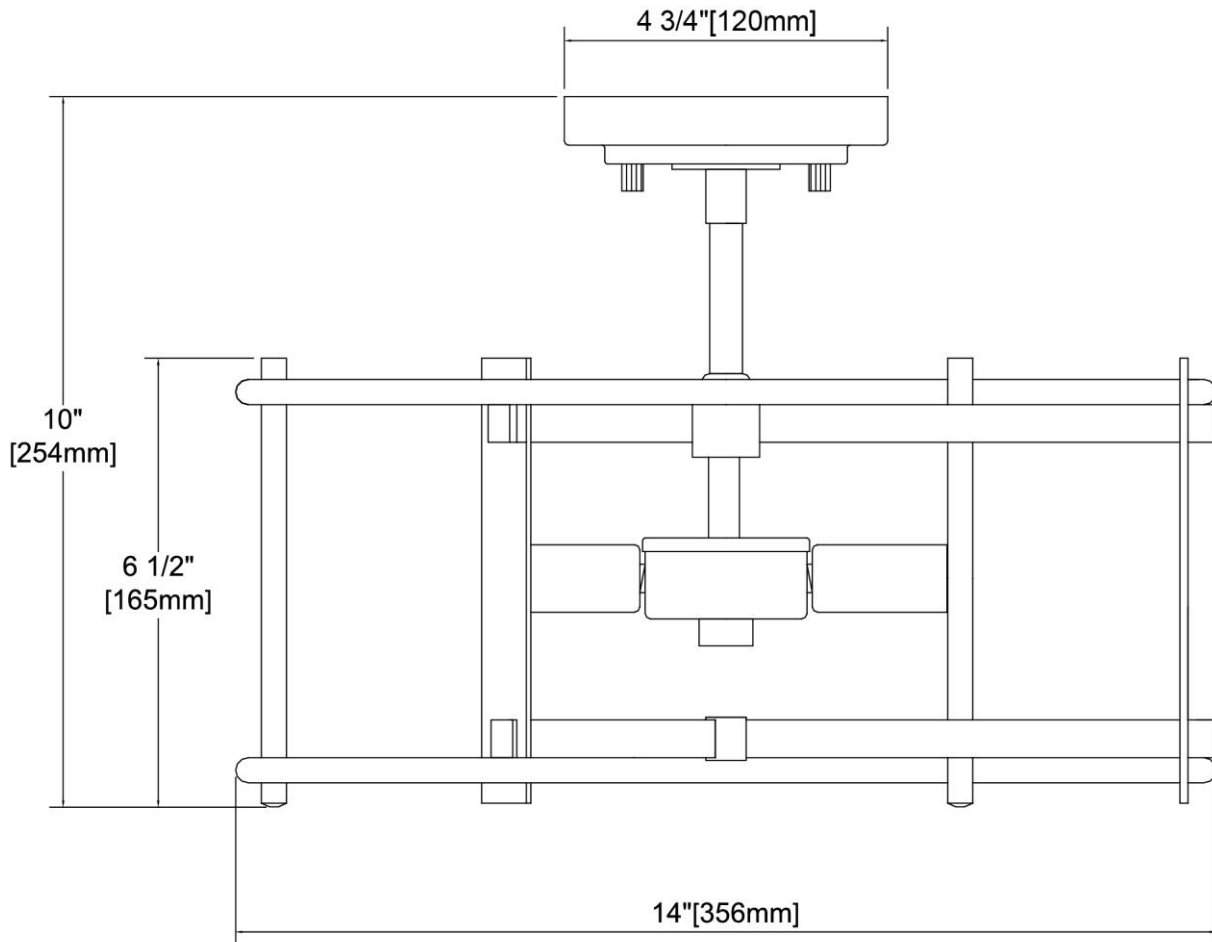

ITEM #:	46651/3
UPC	748119134154
Description	Millington 3-Light Semi Flush Mount in Charcoal
Finish	Charcoal, Brushed Brass
Materials	Steel
Brand	ELK Lighting
Collection	Millington
Category	Indoor Lighting
Type	Semi Flush Mount

ITEM DIMENSIONS				RATINGS & SPECIFICATIONS				
Width	14 inches			Safety Rating	ETL		Certification	Dry locations
Depth	14 inches			ADA Compliant	N/A		Voltage	120
Height	10 inches			BULBS / SOCKETS				
Weight	5 pounds			Quantity	3		Wattage	60 watts
ADDITIONAL DIMENSIONS				Included	No		Type	Torpedo (E12 Candelabra Base)
Backplate / Canopy	4.75 diameter			Other	N/A			
HCWO	N/A			CHAIN / CORD INFORMATION				
Min. Extension	N/A			Chain	N/A		Cord	8 inches
Max. Extension	N/A			SHADE / GLASS DETAILS				
OVERALL HEIGHT				Shade/Glass Description	N/A			
Min.	N/A		Max.	N/A				
EXTENSION ROD(S)				Width	N/A		Height	N/A
N/A				Width at Top	N/A		Width at Bottom	N/A