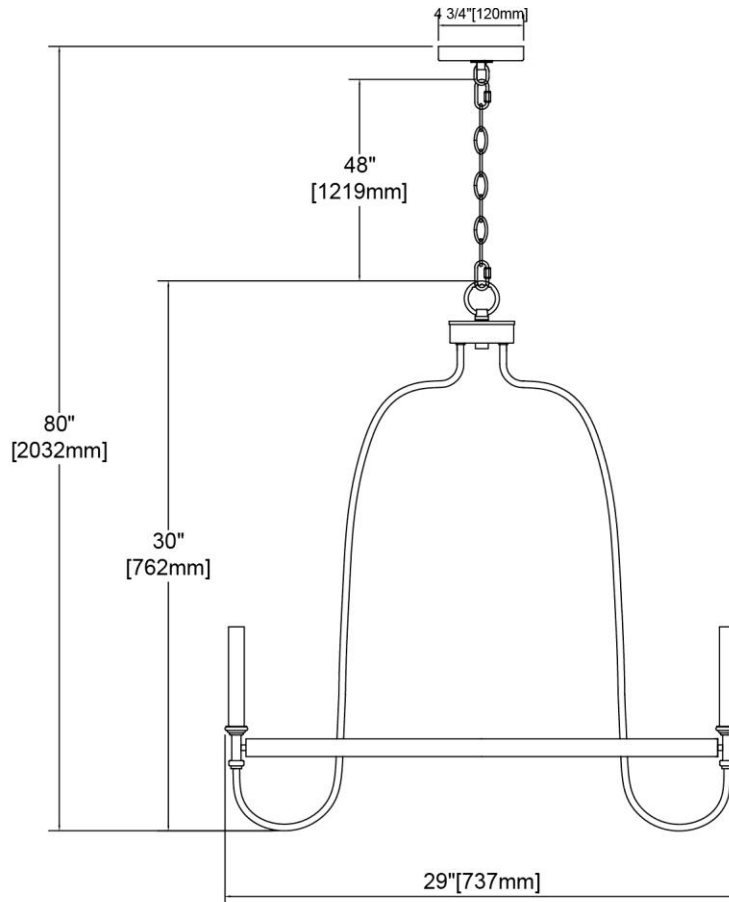


	ITEM #:	46383/6
	UPC	748119139302
	Description	Wickshire 6-Light Chandelier in Matte Black
	Finish	Matte Black
	Materials	Steel
	Brand	ELK Lighting
	Collection	Wickshire
	Category	Indoor Lighting
	Type	Chandelier

ITEM DIMENSIONS				RATINGS & SPECIFICATIONS				
Width	29 inches			Safety Rating	ETL		Certification	Dry locations
Depth	29 inches			ADA Compliant	N/A		Voltage	120 volts
Height	30 inches			BULBS / SOCKETS				
Weight	9 pounds			Quantity	6	Wattage	60 watts	
ADDITIONAL DIMENSIONS				Included	No	Type	Torpedo (E12 Candelabra Base)	
Backplate / Canopy	4.75 diameter			Other	N/A			
HCWO	N/A			CHAIN / CORD INFORMATION				
Min. Extension	N/A			Chain	48 inches	Cord	96 inches - Black	
Max. Extension	N/A			SHADE / GLASS DETAILS				
OVERALL HEIGHT				Shade/Glass Description	No Shade/Glass			
Min.	33 inches	Max.	80 inches	Width	N/A		Height	N/A
EXTENSION ROD(S)				Width at Top	N/A		Width at Bottom	N/A
N/A								