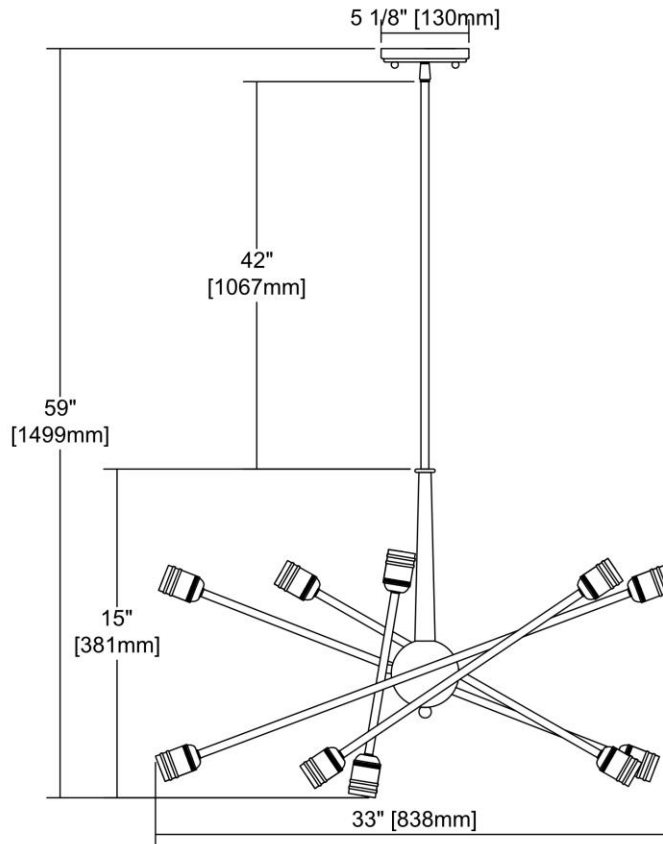


	ITEM #:	46241/10
	UPC	748119128344
	Description	Delphine 10-Light Chandelier in Satin Brass
	Finish	Satin Brass
	Materials	Metal
	Brand	ELK Lighting
	Collection	Delphine
	Category	Indoor Lighting
	Type	Chandelier

ITEM DIMENSIONS				RATINGS & SPECIFICATIONS				
Width	33 inches			Safety Rating	N/A		Certification	N/A
Depth	33 inches			ADA Compliant	N/A		Voltage	N/A
Height	15 inches			BULBS / SOCKETS				
Weight	7 pounds			Quantity	10	Wattage	60 watts	
ADDITIONAL DIMENSIONS				Included	No		Type	A19 (E26 Medium Base)
Backplate / Canopy	5x5			Other	N/A			
HCWO	N/A			CHAIN / CORD INFORMATION				
Min. Extension	N/A			Chain	N/A		Cord	N/A
Max. Extension	N/A			SHADE / GLASS DETAILS				
OVERALL HEIGHT				Shade/Glass Description	No Shade/Glass			
Min.	N/A		Max.	N/A				
EXTENSION ROD(S)				Width	N/A		Height	N/A
Rods: 1-6, 1-12, 1-24				Width at Top	N/A		Width at Bottom	N/A