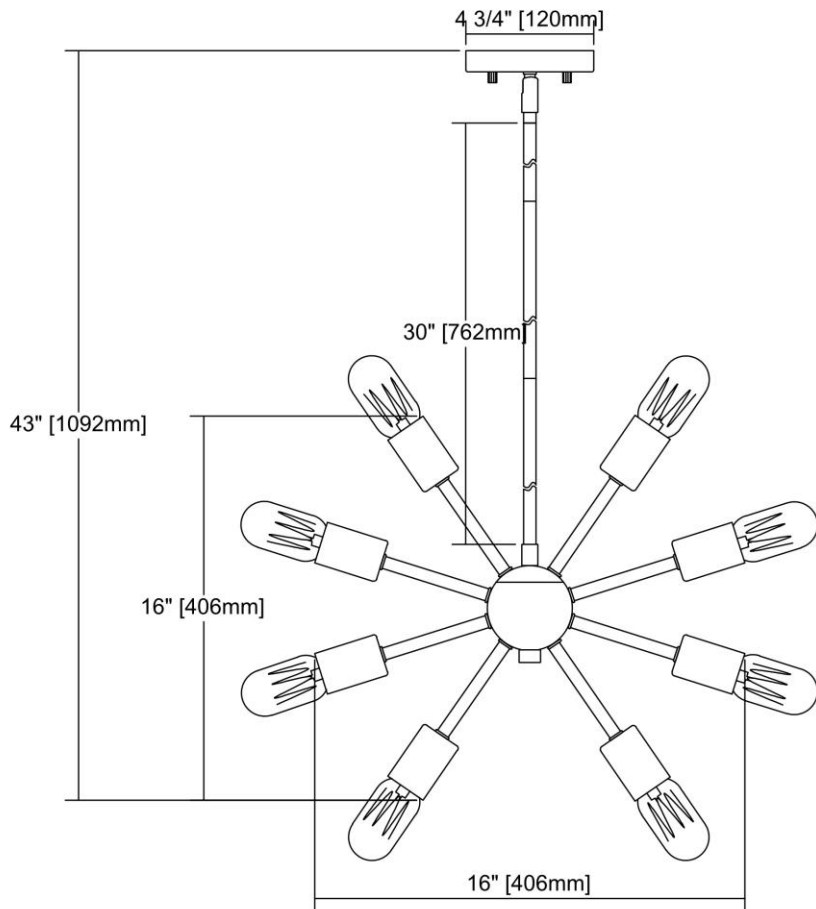

ITEM #:	46230/12
UPC	748119087696
Description	Delphine 12-Light Chandelier in Oil Rubbed Bronze
Finish	Oil Rubbed Bronze
Materials	Metal
Brand	ELK Lighting
Collection	Delphine
Category	Indoor Lighting
Type	Chandelier

ITEM DIMENSIONS				RATINGS & SPECIFICATIONS				
Width	16 inches			Safety Rating	UL		Certification	N/A
Depth	16 inches			ADA Compliant	N/A		Voltage	N/A
Height	16 inches			BULBS / SOCKETS				
Weight	4 pounds			Quantity	12		Wattage	60 watts
ADDITIONAL DIMENSIONS				Included	No		Type	A19 (E26 Medium Base)
Backplate / Canopy	4.75x4.75			Other	N/A			
HCWO	N/A			CHAIN / CORD INFORMATION				
Min. Extension	N/A			Chain	N/A		Cord	N/A
Max. Extension	N/A			SHADE / GLASS DETAILS				
OVERALL HEIGHT				Shade/Glass Description	No Shade/Glass			
Min.	N/A		Max.	N/A				
EXTENSION ROD(S)				Width	N/A		Height	N/A
Rods: 1-6, 2-12				Width at Top	N/A		Width at Bottom	N/A