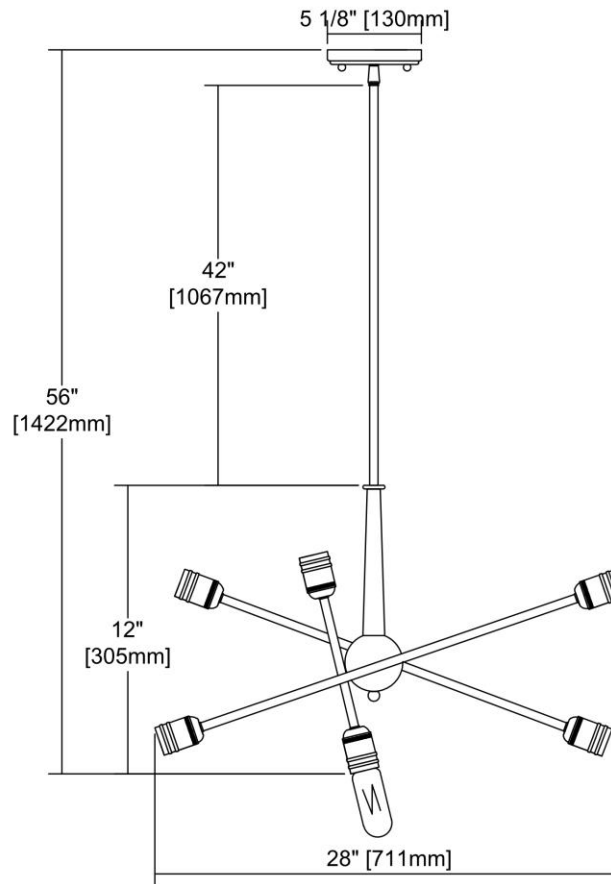


	ITEM #:	46227/6
	UPC	748119128306
	Description	Delphine 6-Light Chandelier in Oil Rubbed Bronze
	Finish	Oil Rubbed Bronze
	Materials	Metal
	Brand	ELK Lighting
	Collection	Delphine
	Category	Indoor Lighting
	Type	Chandelier

ITEM DIMENSIONS				RATINGS & SPECIFICATIONS				
Width	28 inches			Safety Rating	N/A		Certification	N/A
Depth	28 inches			ADA Compliant	N/A		Voltage	N/A
Height	12 inches			BULBS / SOCKETS				
Weight	5 pounds			Quantity	6	Wattage	60 watts	
ADDITIONAL DIMENSIONS				Included	No		Type	A19 (E26 Medium Base)
Backplate / Canopy	5x5			Other	N/A			
HCWO	N/A			CHAIN / CORD INFORMATION				
Min. Extension	N/A			Chain	N/A		Cord	N/A
Max. Extension	N/A			SHADE / GLASS DETAILS				
OVERALL HEIGHT				Shade/Glass Description	No Shade/Glass			
Min.	N/A		Max.	N/A				
EXTENSION ROD(S)				Width	N/A		Height	N/A
Rods: 1-6, 1-12, 1-24				Width at Top	N/A		Width at Bottom	N/A