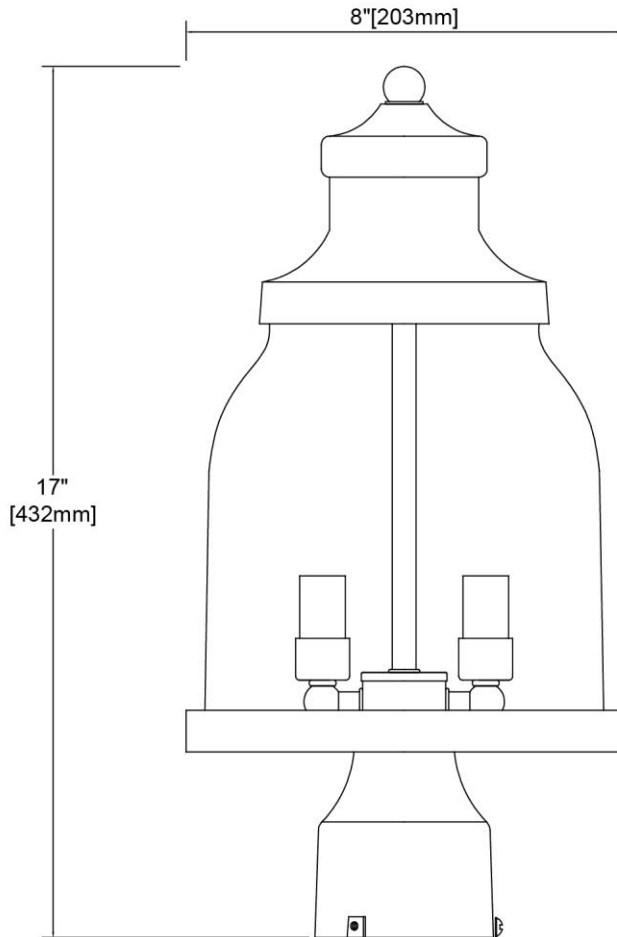

ITEM #:	45424/3
UPC	748119138800
Description	Renford 3-Light Outdoor Post Mount in Architectural Bronze with Seedy Glass
Finish	Architectural Bronze
Materials	Glass, Steel
Brand	ELK Lighting
Collection	Renford
Category	Outdoor Lighting
Type	Post Mount

ITEM DIMENSIONS				RATINGS & SPECIFICATIONS				
Width	8 inches			Safety Rating	ETL		Certification	Wet locations
Depth	8 inches			ADA Compliant	N/A		Voltage	120 volts
Height	17 inches			BULBS / SOCKETS				
Weight	5 pounds			Quantity	3	Wattage	60 watts	
ADDITIONAL DIMENSIONS				Included	No		Type	Torpedo (E12 Candelabra Base)
Backplate / Canopy	N/A			Other	N/A			
HCWO	N/A			CHAIN / CORD INFORMATION				
Min. Extension	N/A			Chain	N/A		Cord	8 inches
Max. Extension	N/A			SHADE / GLASS DETAILS				
OVERALL HEIGHT				Shade/Glass Description	Seedy Glass			
Min.	N/A		Max.	N/A				
EXTENSION ROD(S)				Width	8 inches		Height	9 inches
N/A				Width at Top	N/A		Width at Bottom	N/A