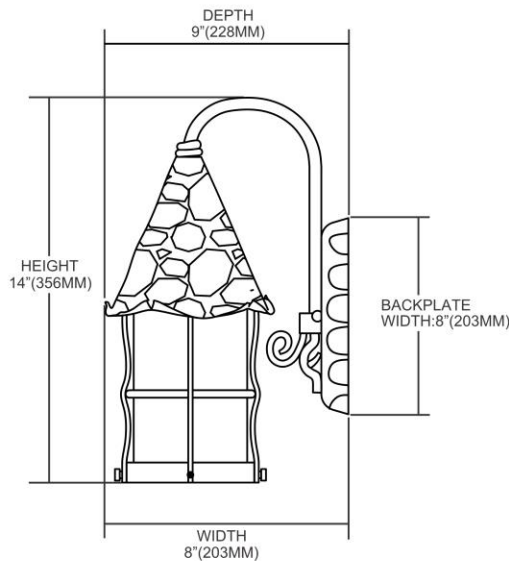

ITEM #:	381-AC
UPC	830335004219
Description	Rustica 1-Light Outdoor Wall Lamp in Antique Copper
Finish	Antique Copper
Materials	Glass, Iron
Brand	ELK Lighting
Collection	Rustica
Category	Outdoor Lighting
Type	Sconce

ITEM DIMENSIONS				RATINGS & SPECIFICATIONS				
Width	7.5 inches			Safety Rating	N/A		Certification	N/A
Depth	9 inches			ADA Compliant	N/A		Voltage	N/A
Height	14 inches			BULBS / SOCKETS				
Weight	7 pounds			Quantity	1	Wattage	75 watts	
ADDITIONAL DIMENSIONS				Included	No		Type	A19 (E26 Medium Base)
Backplate / Canopy	7.25x7.25			Other	N/A			
HCWO	N/A			CHAIN / CORD INFORMATION				
Min. Extension	N/A			Chain	N/A		Cord	N/A
Max. Extension	N/A			SHADE / GLASS DETAILS				
OVERALL HEIGHT				Shade/Glass Description	Antique Copper with Amber Glass			
Min.	N/A		Max.	N/A				
EXTENSION ROD(S)				Width	N/A		Height	N/A
N/A				Width at Top	N/A		Width at Bottom	N/A