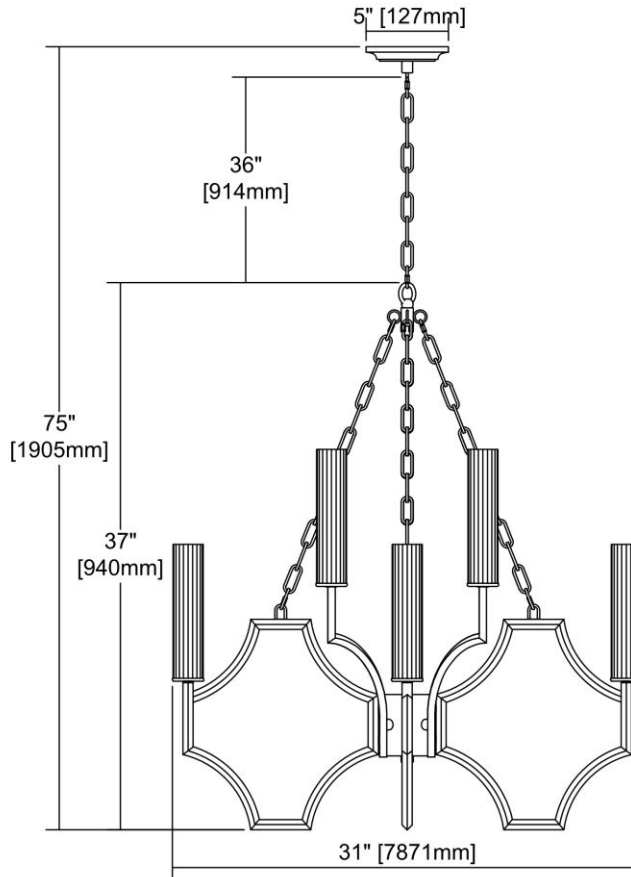

<b>ITEM #:</b>	33045/8
<b>UPC</b>	748119125572
<b>Description</b>	Sylvanna 8-Light Chandelier in Antique Silver Leaf and Dark Graphite with Clear Crystal
<b>Finish</b>	Antique Silver Leaf, Dark Graphite
<b>Materials</b>	Crystal, Metal
<b>Brand</b>	ELK Lighting
<b>Collection</b>	Sylvanna
<b>Category</b>	Indoor Lighting
<b>Type</b>	Chandelier

ITEM DIMENSIONS				RATINGS & SPECIFICATIONS				
<b>Width</b>	31 inches			<b>Safety Rating</b>	N/A		<b>Certification</b>	N/A
<b>Depth</b>	31 inches			<b>ADA Compliant</b>	N/A		<b>Voltage</b>	N/A
<b>Height</b>	37 inches			<b>BULBS / SOCKETS</b>				
<b>Weight</b>	19 pounds			<b>Quantity</b>	8	<b>Wattage</b>	60 watts	
ADDITIONAL DIMENSIONS				<b>Included</b>	No		<b>Type</b>	B11 (E12 Candelabra Base)
<b>Backplate / Canopy</b>	5x5			<b>Other</b>	N/A			
<b>HCWO</b>	N/A			CHAIN / CORD INFORMATION				
<b>Min. Extension</b>	N/A			<b>Chain</b>	N/A		<b>Cord</b>	N/A
<b>Max. Extension</b>	N/A			SHADE / GLASS DETAILS				
OVERALL HEIGHT				<b>Shade/Glass Description</b>	Clear crystal			
<b>Min.</b>	N/A		<b>Max.</b>	N/A				
EXTENSION ROD(S)				<b>Width</b>	N/A		<b>Height</b>	N/A
N/A				<b>Width at Top</b>	N/A		<b>Width at Bottom</b>	N/A